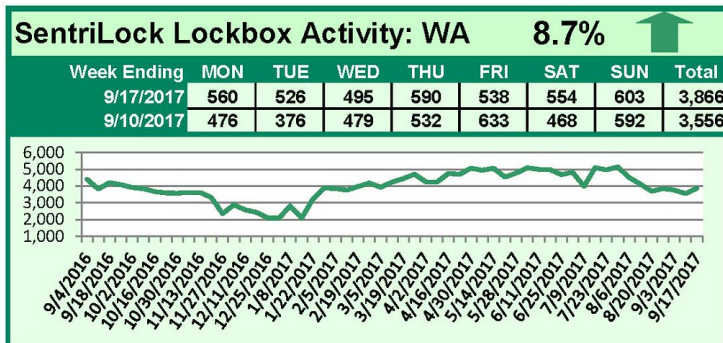

SentriLock Lockbox Activity September 11-17, 2017

This Week's Lockbox Activity

For the week of September 11-17, 2017, these charts show the number of times RMLS™ subscribers opened SentriLock lockboxes in Oregon and Washington. Activity increased in both Oregon and Washington this week.