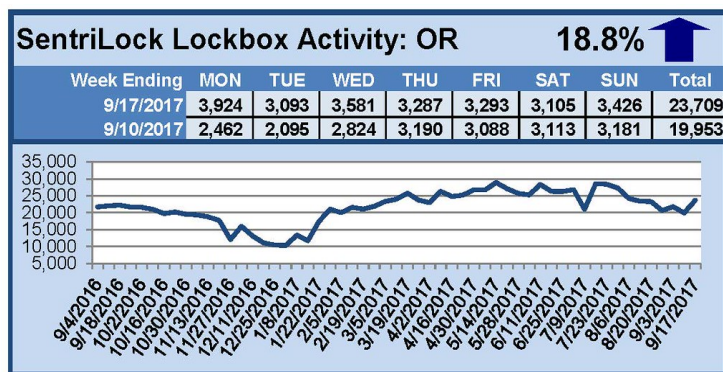

SentriLock Lockbox Activity September 11-17, 2017

This Week's Lockbox Activity

For the week of September 11-17, 2017, these charts show the number of times RMLS™ subscribers opened SentriLock lockboxes in Oregon and Washington. Activity increased in both Oregon and Washington this week.