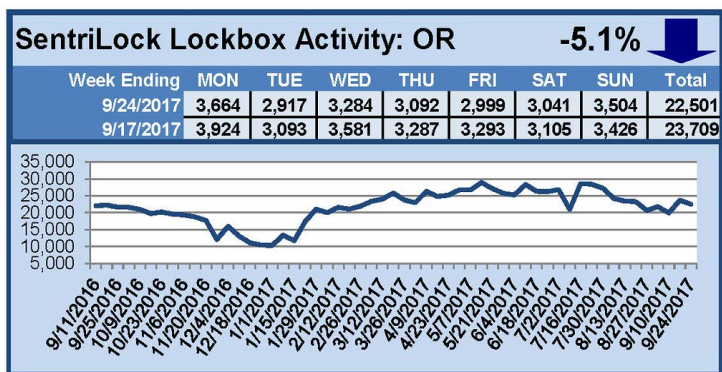

SentriLock Lockbox Activity September 18-24, 2017

This Week's Lockbox Activity

For the week of September 18-24, 2017, these charts show the number of times RMLS™ subscribers opened SentriLock lockboxes in Oregon and Washington. Activity decreased in both Oregon and Washington this week.