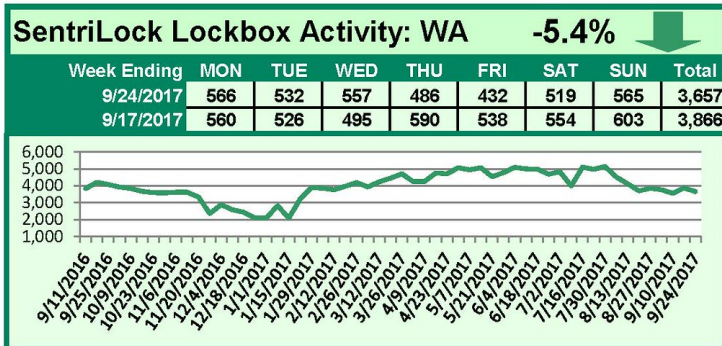

SentriLock Lockbox Activity September 18-24, 2017

This Week's Lockbox Activity

For the week of September 18-24, 2017, these charts show the number of times RMLS™ subscribers opened SentriLock lockboxes in Oregon and Washington. Activity decreased in both Oregon and Washington this week.