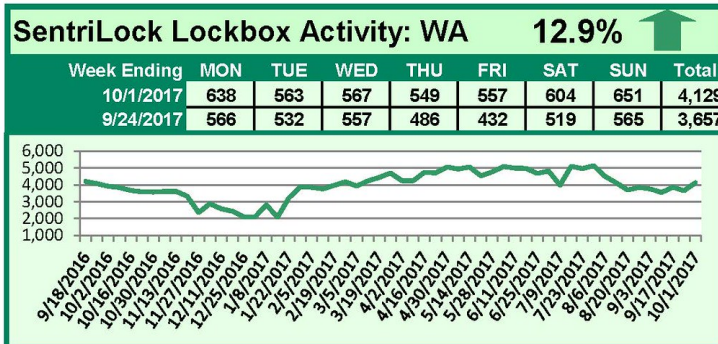

SentriLock Lockbox Activity September 25-October 1, 2017

This Week's Lockbox Activity

For the week of September 25-October 1, 2017, these charts show the number of times RMLS™ subscribers opened SentriLock lockboxes in Oregon and Washington. Activity rose in both Oregon and Washington this week.