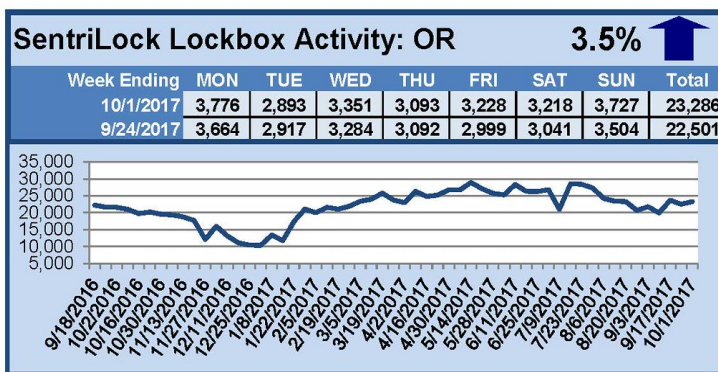

SentriLock Lockbox Activity September 25-October 1, 2017

This Week's Lockbox Activity

For the week of September 25-October 1, 2017, these charts show the number of times RMLS™ subscribers opened SentriLock lockboxes in Oregon and Washington. Activity rose in both Oregon and Washington this week.