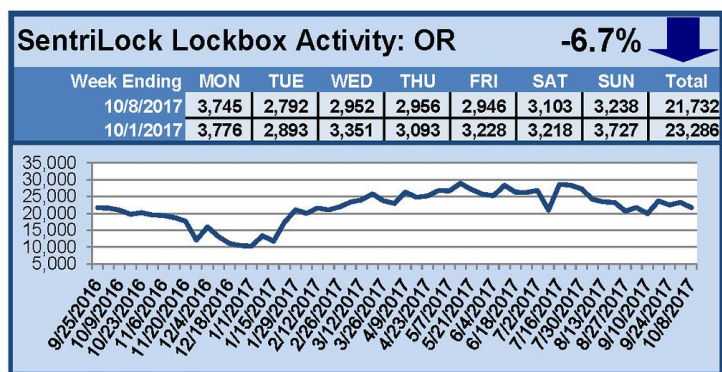

SentriLock Lockbox Activity October 2-8, 2017

This Week's Lockbox Activity

For the week of October 2-8, 2017, these charts show the number of times RMLS™ subscribers opened SentriLock lockboxes in Oregon and Washington. Activity decreased in both Oregon and Washington this week.