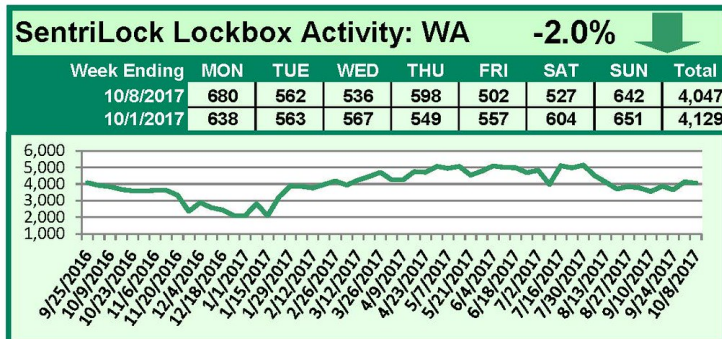

SentriLock Lockbox Activity October 2-8, 2017

This Week's Lockbox Activity

For the week of October 2-8, 2017, these charts show the number of times RMLS™ subscribers opened SentriLock lockboxes in Oregon and Washington. Activity decreased in both Oregon and Washington this week.