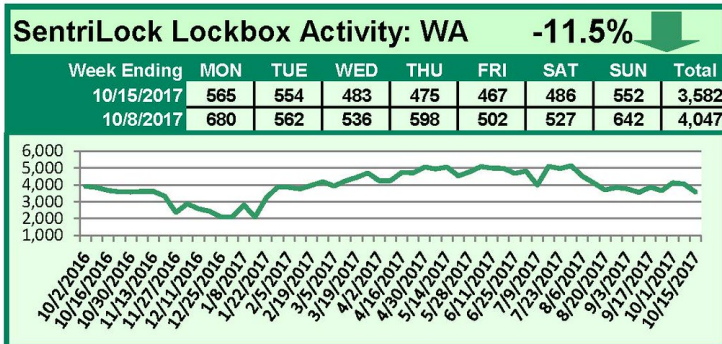

SentriLock Lockbox Activity October 9-15, 2017

This Week's Lockbox Activity

For the week of October 9-15, 2017, these charts show the number of times RMLS™ subscribers opened SentriLock lockboxes in Oregon and Washington. Activity decreased in both Oregon and Washington this week.