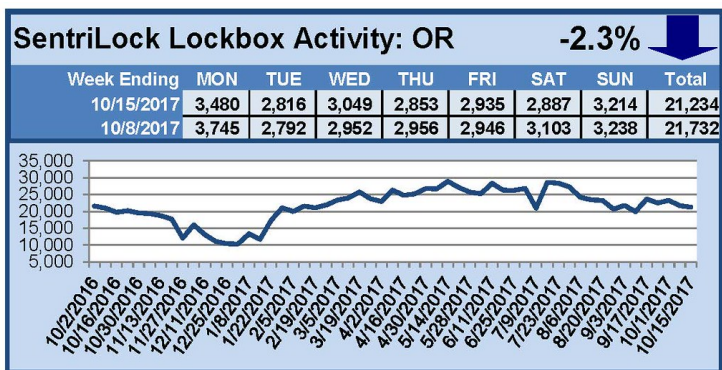

SentriLock Lockbox Activity October 9-15, 2017

This Week's Lockbox Activity

For the week of October 9-15, 2017, these charts show the number of times RMLS™ subscribers opened SentriLock lockboxes in Oregon and Washington. Activity decreased in both Oregon and Washington this week.