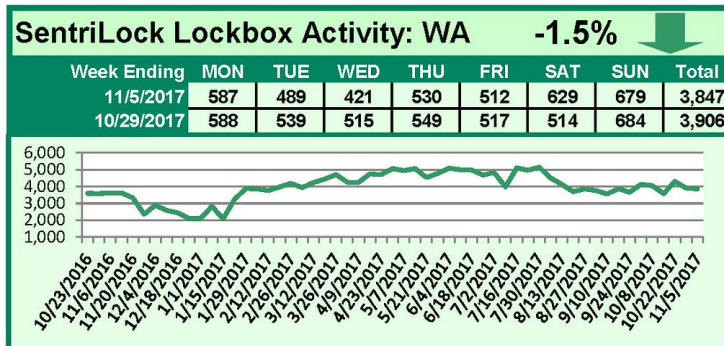

SentriLock Lockbox Activity October 30-November 5, 2017

This Week's Lockbox Activity

For the week of October 30-November 5, 2017, these charts show the number of times RMLS™ subscribers opened SentriLock lockboxes in Oregon and Washington. Activity decreased in both Oregon and Washington this week.