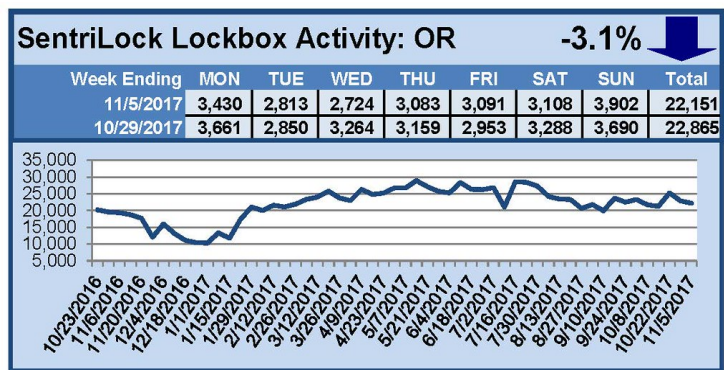

SentriLock Lockbox Activity October 30-November 5, 2017

This Week's Lockbox Activity

For the week of October 30-November 5, 2017, these charts show the number of times RMLS™ subscribers opened SentriLock lockboxes in Oregon and Washington. Activity decreased in both Oregon and Washington this week.