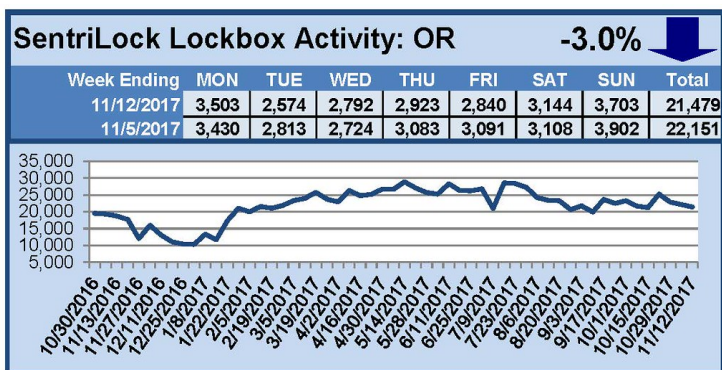

SentriLock Lockbox Activity November 6-12, 2017

This Week's Lockbox Activity

For the week of November 6-12, 2017, these charts show the number of times RMLS™ subscribers opened SentriLock lockboxes in Oregon and Washington. Activity decreased in both Oregon and Washington this week.