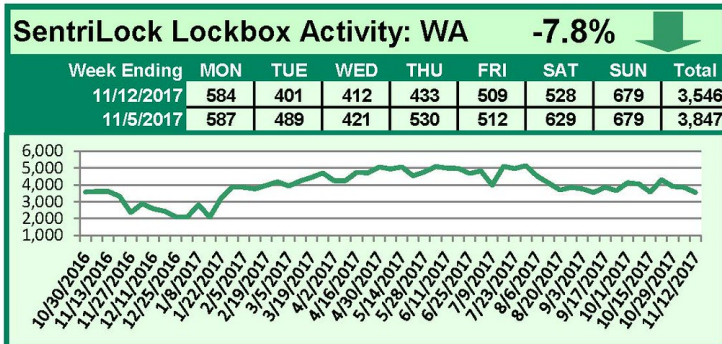

SentriLock Lockbox Activity November 6-12, 2017

This Week's Lockbox Activity

For the week of November 6-12, 2017, these charts show the number of times RMLS™ subscribers opened SentriLock lockboxes in Oregon and Washington. Activity decreased in both Oregon and Washington this week.