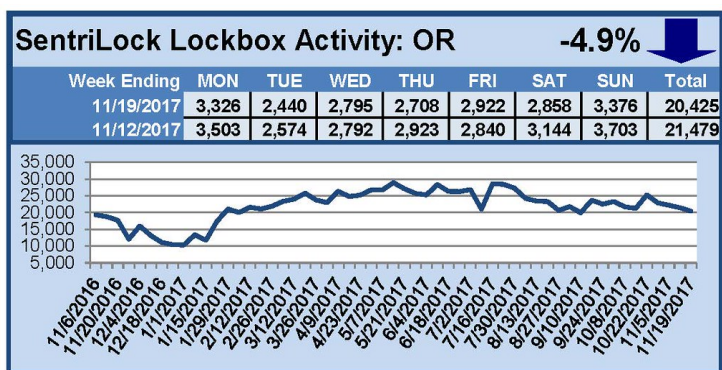

# SentriLock Lockbox Activity November 13-19, 2017

## This Week's Lockbox Activity

For the week of November 13-19, 2017, these charts show the number of times RMLS™ subscribers opened SentriLock lockboxes in Oregon and Washington. Activity increased in Washington and decreased in Oregon this week.