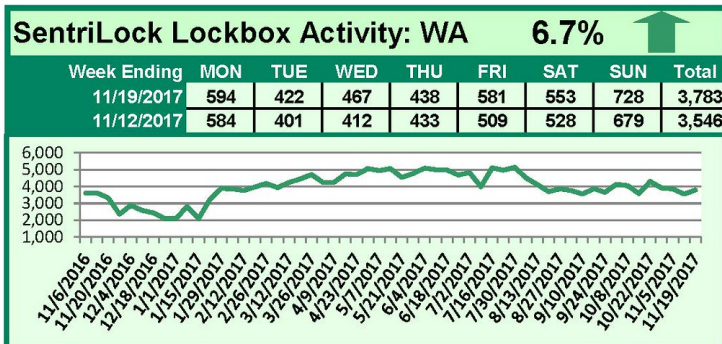

# SentriLock Lockbox Activity November 13-19, 2017

## This Week's Lockbox Activity

For the week of November 13-19, 2017, these charts show the number of times RMLS™ subscribers opened SentriLock lockboxes in Oregon and Washington. Activity increased in Washington and decreased in Oregon this week.