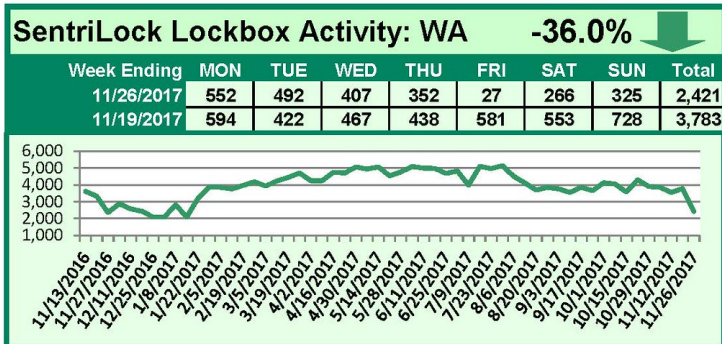

SentriLock Lockbox Activity November 20-26, 2017

This Week's Lockbox Activity

For the week of November 20-26, 2017, these charts show the number of times RMLS™ subscribers opened SentriLock lockboxes in Oregon and Washington. Activity decreased in both Oregon and Washington this week.