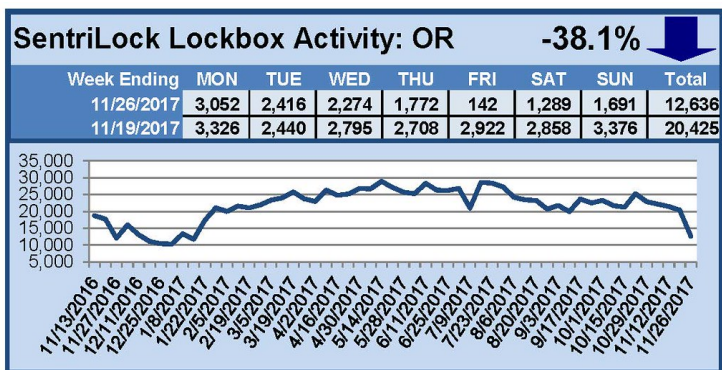

SentriLock Lockbox Activity November 20-26, 2017

This Week's Lockbox Activity

For the week of November 20-26, 2017, these charts show the number of times RMLS™ subscribers opened SentriLock lockboxes in Oregon and Washington. Activity decreased in both Oregon and Washington this week.