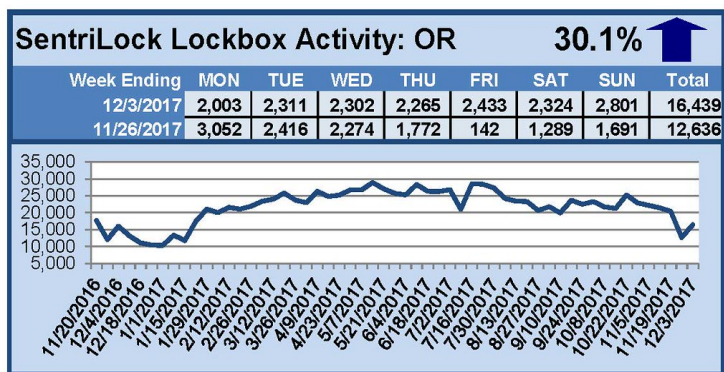

SentriLock Lockbox Activity November 27-December 3, 2017

This Week's Lockbox Activity

For the week of November 27-December 3, 2017, these charts show the number of times RMLS™ subscribers opened SentriLock lockboxes in Oregon and Washington. Both Oregon and Washington saw an increase in activity this week.