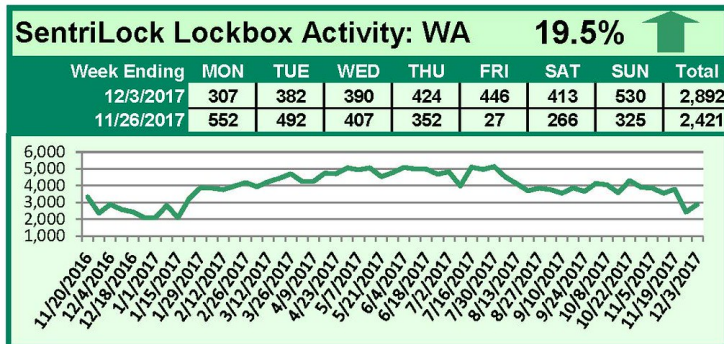

SentriLock Lockbox Activity November 27-December 3, 2017

This Week's Lockbox Activity

For the week of November 27-December 3, 2017, these charts show the number of times RMLS™ subscribers opened SentriLock lockboxes in Oregon and Washington. Both Oregon and Washington saw an increase in activity this week.