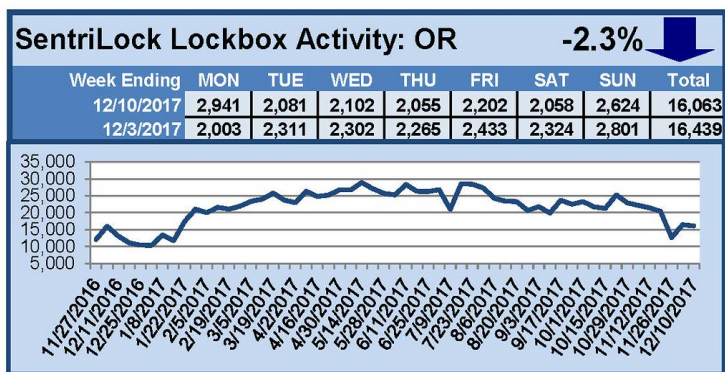

SentriLock Lockbox Activity December 4-10, 2017

This Week's Lockbox Activity

For the week of December 4-10, 2017, these charts show the number of times RMLS™ subscribers opened SentriLock lockboxes in Oregon and Washington. Activity in Washington saw a slight increase while activity in Oregon decreased this week.