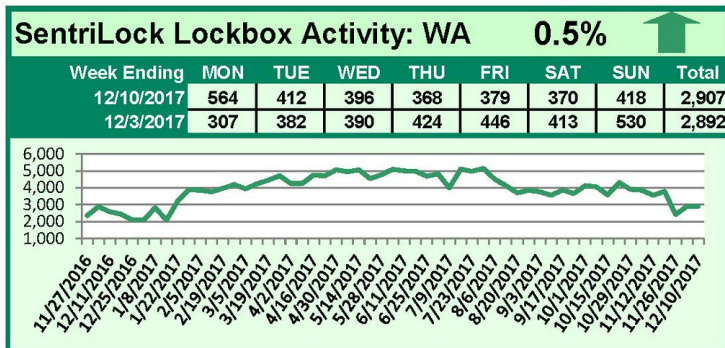

SentriLock Lockbox Activity December 4-10, 2017

This Week's Lockbox Activity

For the week of December 4-10, 2017, these charts show the number of times RMLS™ subscribers opened SentriLock lockboxes in Oregon and Washington. Activity in Washington saw a slight increase while activity in Oregon decreased this week.