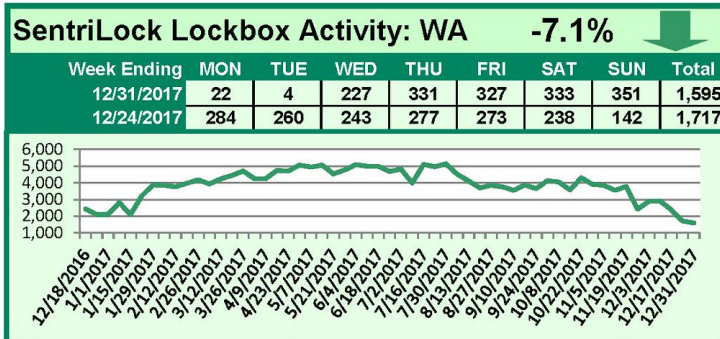

SentriLock Lockbox Activity December 25-31, 2017

This Week's Lockbox Activity

For the week of December 25-31, 2017, these charts show the number of times RMLS™ subscribers opened SentriLock lockboxes in Oregon and Washington. Oregon and Washington both saw a decrease in activity this week.