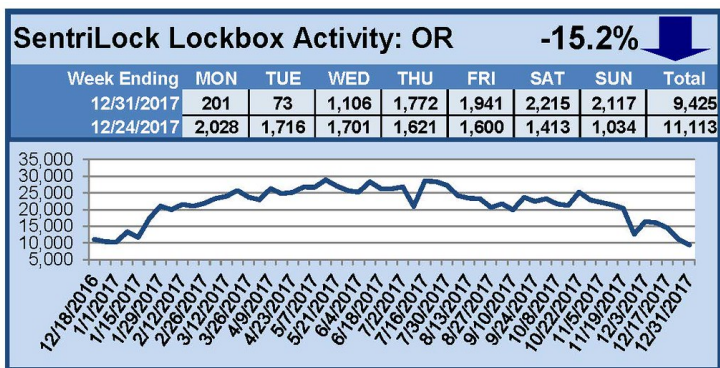

SentriLock Lockbox Activity December 25-31, 2017

This Week's Lockbox Activity

For the week of December 25-31, 2017, these charts show the number of times RMLS™ subscribers opened SentriLock lockboxes in Oregon and Washington. Oregon and Washington both saw a decrease in activity this week.