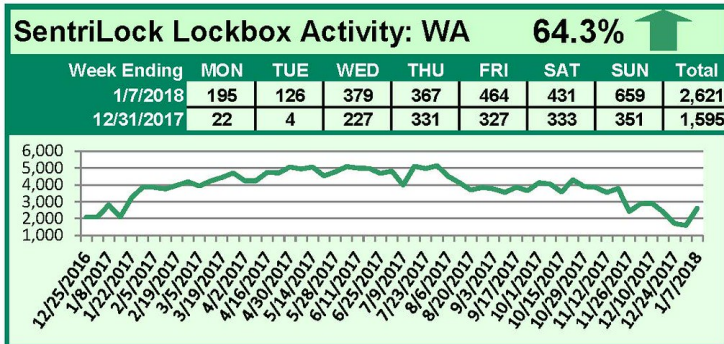

SentriLock Lockbox Activity January 1-7, 2018

This Week's Lockbox Activity

For the week of January 1-7, 2018, these charts show the number of times RMLS™ subscribers opened SentriLock lockboxes in Oregon and Washington. An increase in activity was seen in both Oregon and Washington this week.

For a larger version of each chart, visit the RMLS™ photostream on Flickr.