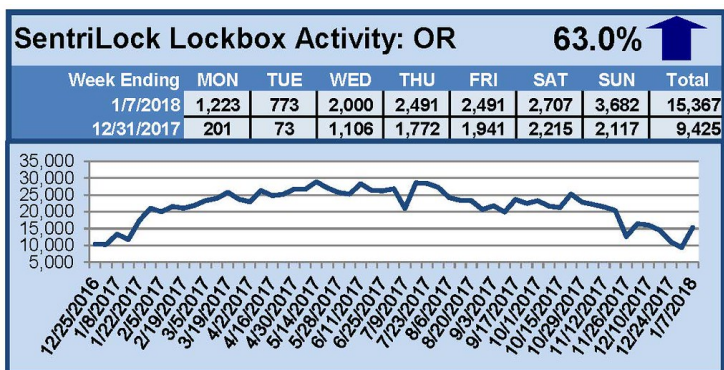

SentriLock Lockbox Activity January 1-7, 2018

This Week's Lockbox Activity

For the week of January 1-7, 2018, these charts show the number of times RMLS™ subscribers opened SentriLock lockboxes in Oregon and Washington. An increase in activity was seen in both Oregon and Washington this week.