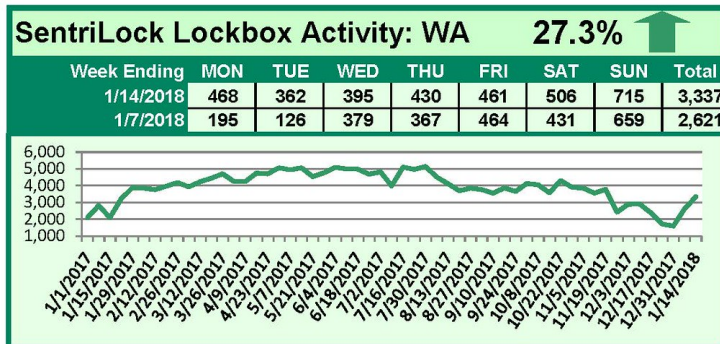

SentriLock Lockbox Activity January 8-14, 2018

This Week's Lockbox Activity

For the week of January 8-14, 2018, these charts show the number of times RMLS™ subscribers opened SentriLock lockboxes in Oregon and Washington. Both Oregon and Washington saw an increase in activity this week.

For a larger version of each chart, visit the RMLS™ photostream on Flickr.