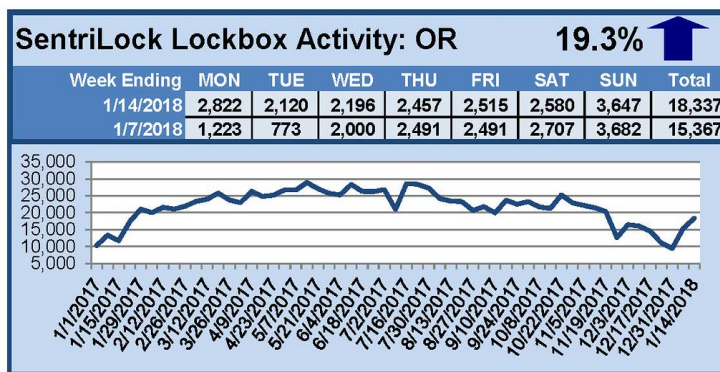

SentriLock Lockbox Activity January 8-14, 2018

This Week's Lockbox Activity

For the week of January 8-14, 2018, these charts show the number of times RMLS™ subscribers opened SentriLock lockboxes in Oregon and Washington. Both Oregon and Washington saw an increase in activity this week.