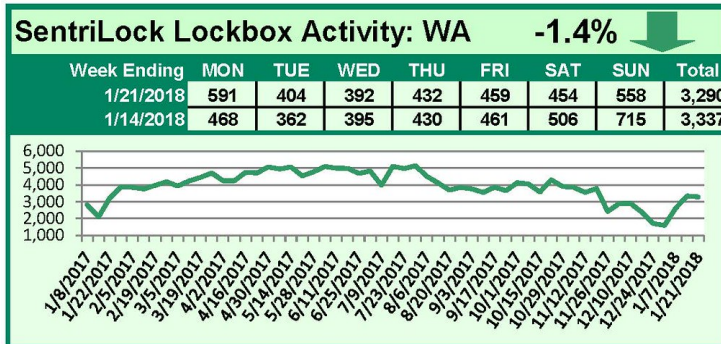

SentriLock Lockbox Activity January 15-21, 2018

This Week's Lockbox Activity

For the week of January 15-21, 2018, these charts show the number of times RMLS™ subscribers opened SentriLock lockboxes in Oregon and Washington. Washington saw a decrease in activity this week, while activity rose in Oregon.