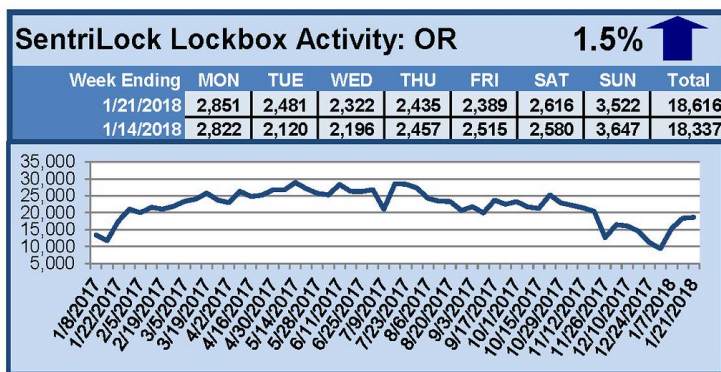

SentriLock Lockbox Activity January 15-21, 2018

This Week's Lockbox Activity

For the week of January 15-21, 2018, these charts show the number of times RMLS™ subscribers opened SentriLock lockboxes in Oregon and Washington. Washington saw a decrease in activity this week, while activity rose in Oregon.