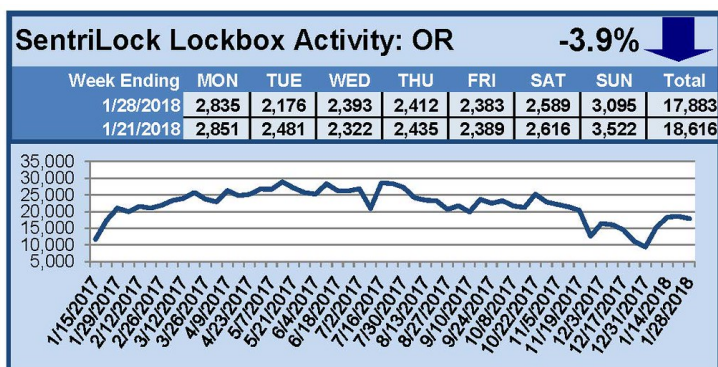

SentriLock Lockbox Activity January 22-28, 2018

This Week's Lockbox Activity

For the week of January 22-28, 2018, these charts show the number of times RMLS™ subscribers opened SentriLock lockboxes in Oregon and Washington. Washington and Oregon both saw a decrease in activity this week.