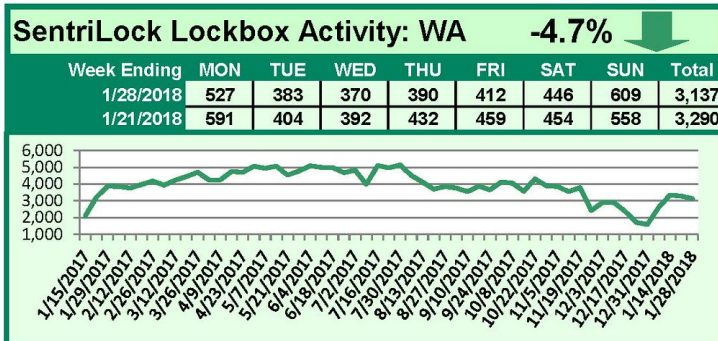

SentriLock Lockbox Activity January 22-28, 2018

This Week's Lockbox Activity

For the week of January 22-28, 2018, these charts show the number of times RMLS™ subscribers opened SentriLock lockboxes in Oregon and Washington. Washington and Oregon both saw a decrease in activity this week.