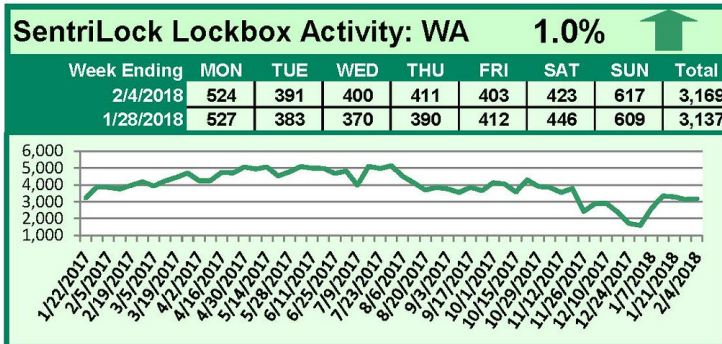

SentriLock Lockbox Activity January 29-February 4, 2018

This Week's Lockbox Activity

For the week of January 29-February 4, 2018, these charts show the number of times RMLS™ subscribers opened SentriLock lockboxes in Oregon and Washington. Activity rose in both states this week.