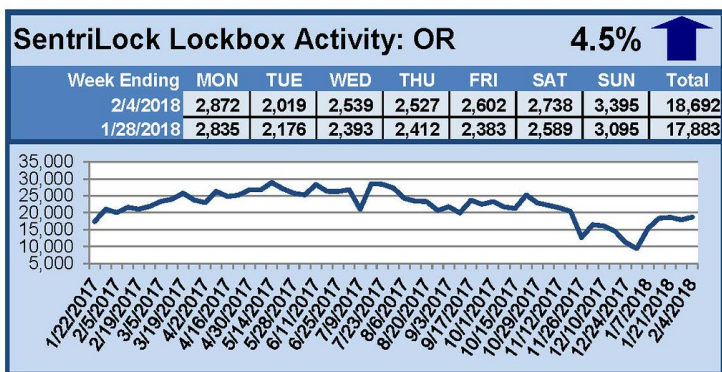

SentriLock Lockbox Activity January 29-February 4, 2018

This Week's Lockbox Activity

For the week of January 29-February 4, 2018, these charts show the number of times RMLS™ subscribers opened SentriLock lockboxes in Oregon and Washington. Activity rose in both states this week.