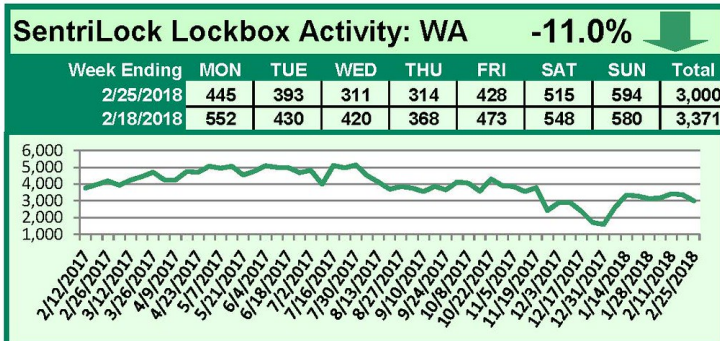

SentriLock Lockbox Activity February 19-25, 2018

This Week's Lockbox Activity

For the week of February 19-25, 2018, these charts show the number of times RMLS™ subscribers opened SentriLock lockboxes in Oregon and Washington. Activity decreased in both Oregon and Washington this week.