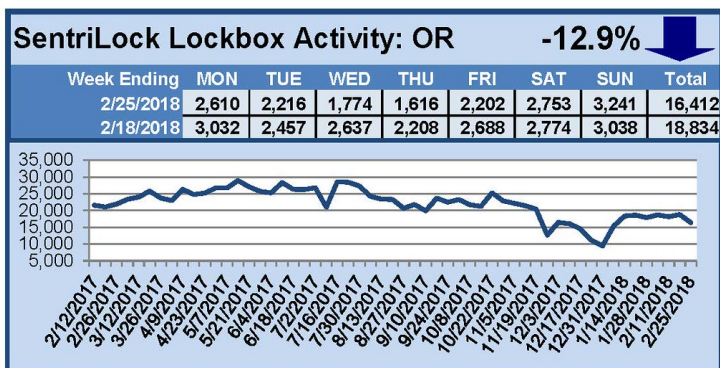

SentriLock Lockbox Activity February 19-25, 2018

This Week's Lockbox Activity

For the week of February 19-25, 2018, these charts show the number of times RMLS™ subscribers opened SentriLock lockboxes in Oregon and Washington. Activity decreased in both Oregon and Washington this week.