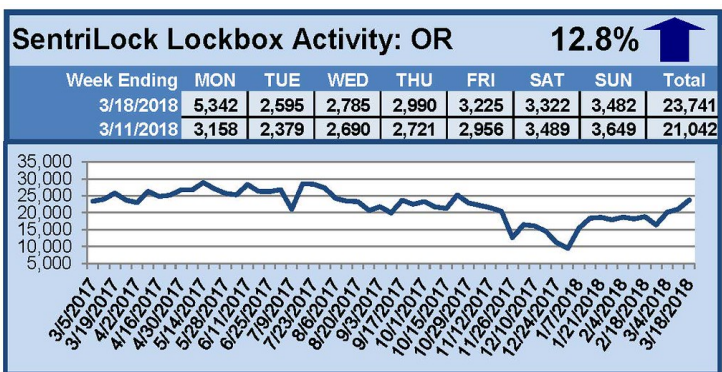

SentriLock Lockbox Activity

March 12-18, 2018

This Week's Lockbox Activity

For the week of March 12-18, 2018, these charts show the number of times RMLS™ subscribers opened SentriLock lockboxes in Oregon and Washington. Activity increased in both Oregon and Washington this week.