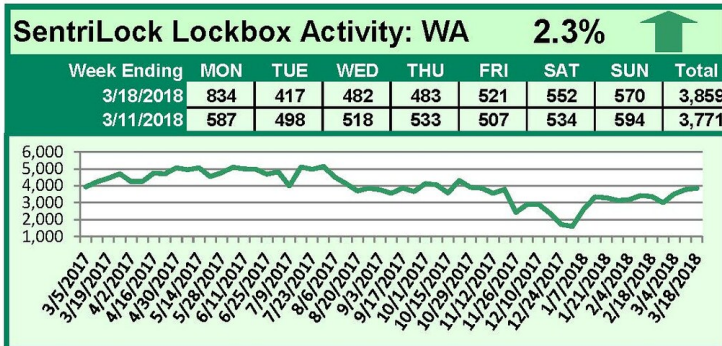

SentriLock Lockbox Activity

March 12-18, 2018

This Week's Lockbox Activity

For the week of March 12-18, 2018, these charts show the number of times RMLS™ subscribers opened SentriLock lockboxes in Oregon and Washington. Activity increased in both Oregon and Washington this week.

For a larger version of each chart, visit the RMLS™ photostream on Flickr.