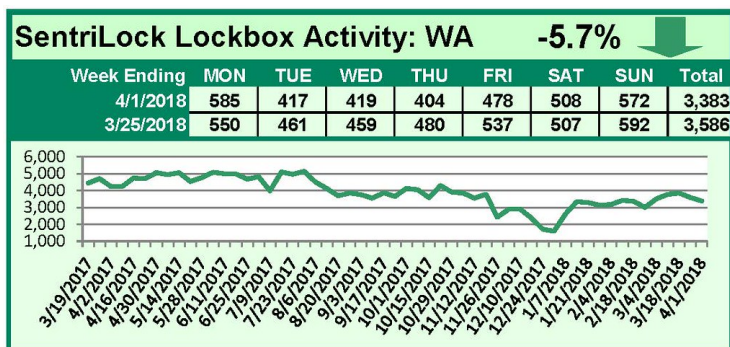

SentriLock Lockbox Activity

March 26-April 1, 2018

This Week's Lockbox Activity

For the week of March 26-April 1, 2018, these charts show the number of times RMLS™ subscribers opened SentriLock lockboxes in Oregon and Washington. Activity decreased in both Oregon and Washington this week.