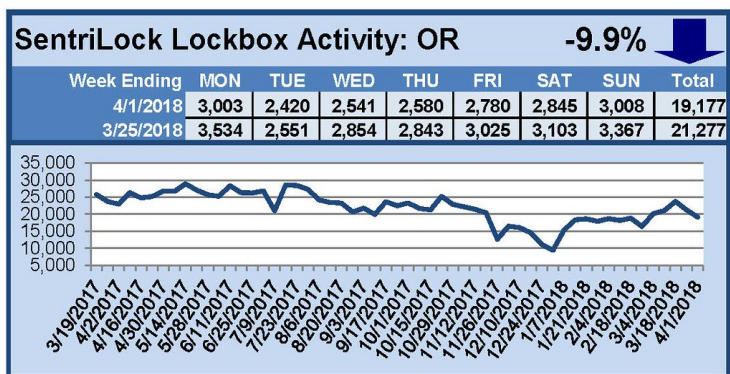

SentriLock Lockbox Activity

March 26-April 1, 2018

This Week's Lockbox Activity

For the week of March 26-April 1, 2018, these charts show the number of times RMLS™ subscribers opened SentriLock lockboxes in Oregon and Washington. Activity decreased in both Oregon and Washington this week.