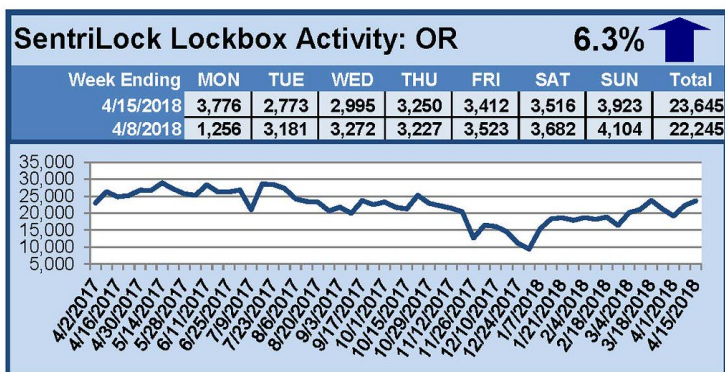

SentriLock Lockbox Activity April 9-15, 2018

This Week's Lockbox Activity

For the week of April 9-15, 2018, these charts show the number of times RMLS™ subscribers opened SentriLock lockboxes in Oregon and Washington. Activity increased in both states again this week.