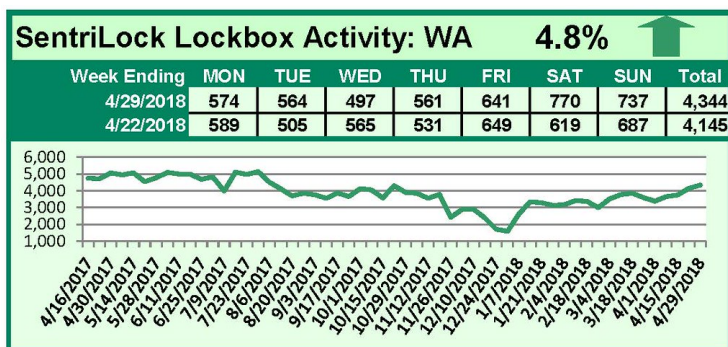

SentriLock Lockbox Activity April 23-29, 2018

This Week's Lockbox Activity

For the week of April 23-29, 2018, these charts show the number of times RMLS™ subscribers opened SentriLock lockboxes in Oregon and Washington. Washington and Oregon both saw an increase in activity this week.

For a larger version of each chart, visit the RMLS™ photostream on Flickr.