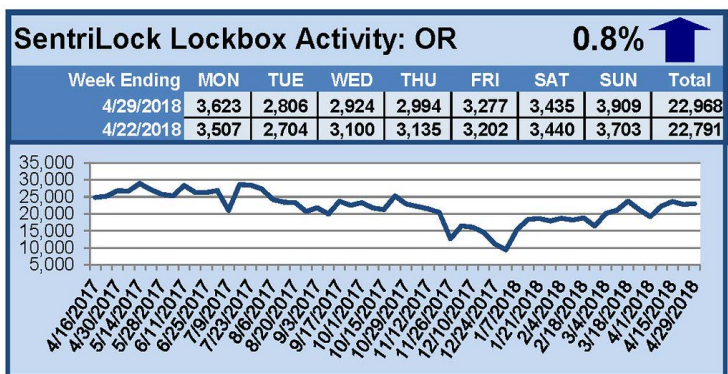

SentriLock Lockbox Activity April 23-29, 2018

This Week's Lockbox Activity

For the week of April 23-29, 2018, these charts show the number of times RMLS™ subscribers opened SentriLock lockboxes in Oregon and Washington. Washington and Oregon both saw an increase in activity this week.