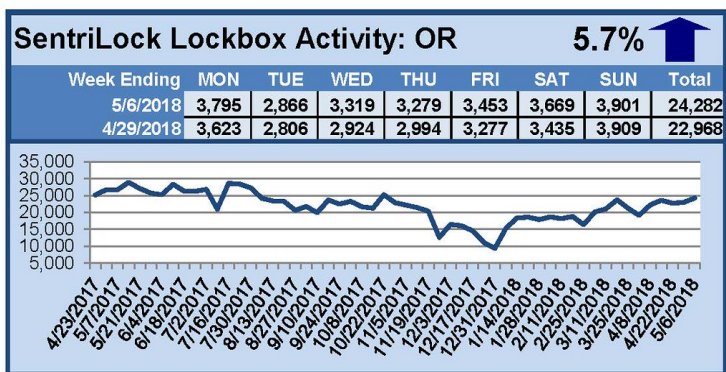

# SentriLock Lockbox Activity April 30-May 6, 2018

## This Week's Lockbox Activity

For the week of April 30-May 6, 2018, these charts show the number of times RMLS™ subscribers opened SentriLock lockboxes in Oregon and Washington. Activity in Oregon increased this week as activity in Washington decreased slightly.