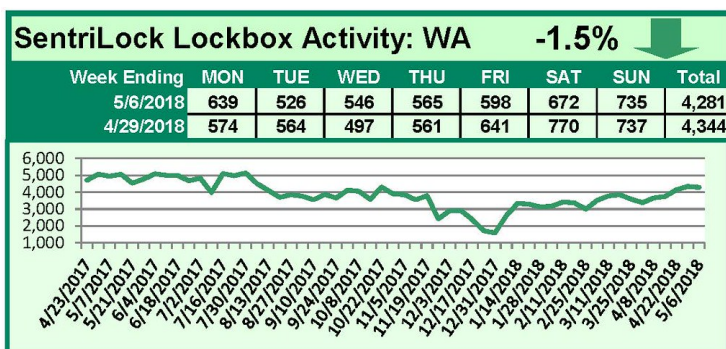

# SentriLock Lockbox Activity April 30-May 6, 2018

## This Week's Lockbox Activity

For the week of April 30-May 6, 2018, these charts show the number of times RMLS™ subscribers opened SentriLock lockboxes in Oregon and Washington. Activity in Oregon increased this week as activity in Washington decreased slightly.