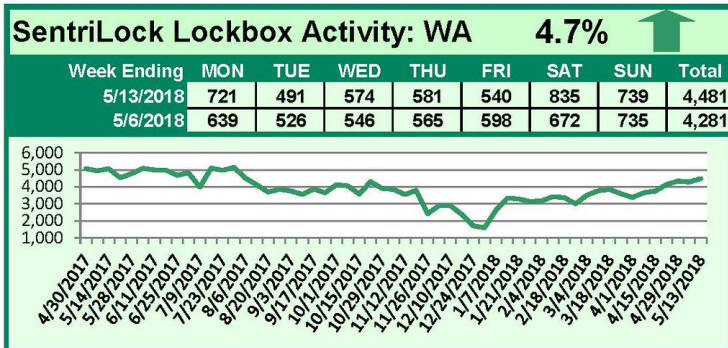

### This Week's Lockbox Activity

For the week of May 7-13, 2018, these charts show the number of times RMLS™ subscribers opened SentriLock lockboxes in Oregon and Washington. Activity increased in both Oregon and Washington this week.