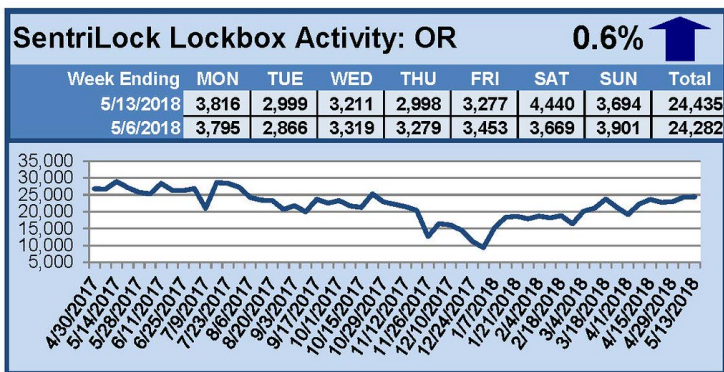

### This Week's Lockbox Activity

For the week of May 7-13, 2018, these charts show the number of times RMLS™ subscribers opened SentriLock lockboxes in Oregon and Washington. Activity increased in both Oregon and Washington this week.