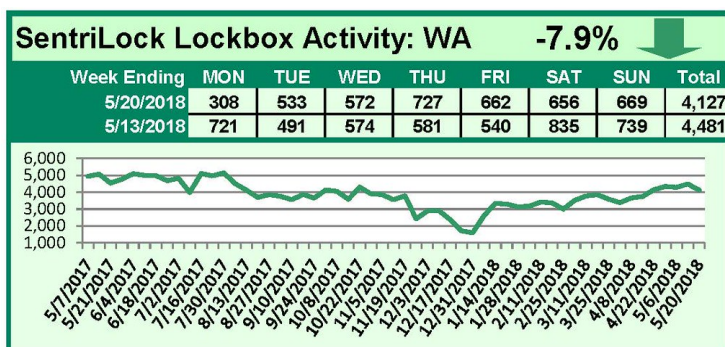

SentriLock Lockbox Activity May 14-20, 2018

This Week's Lockbox Activity

For the week of May 14-20, 2018, these charts show the number of times RMLS™ subscribers opened SentriLock lockboxes in Oregon and Washington. Activity decreased in both Oregon and Washington this week.