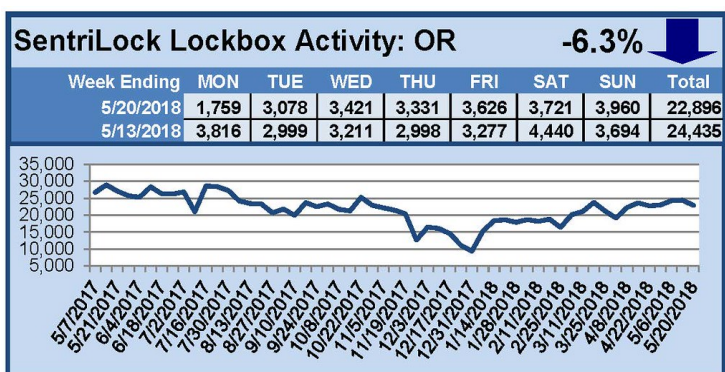

SentriLock Lockbox Activity May 14-20, 2018

This Week's Lockbox Activity

For the week of May 14-20, 2018, these charts show the number of times RMLS™ subscribers opened SentriLock lockboxes in Oregon and Washington. Activity decreased in both Oregon and Washington this week.