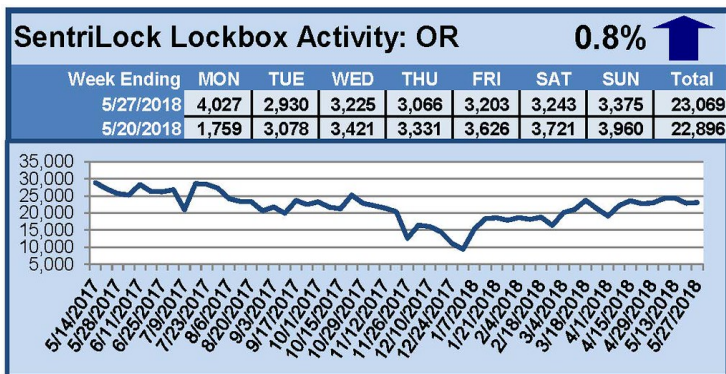

SentriLock Lockbox Activity May 21-27, 2018

This Week's Lockbox Activity

For the week of May 21-27, 2018, these charts show the number of times RMLS™ subscribers opened SentriLock lockboxes in Oregon and Washington. Activity increased in both Oregon and Washington this week.