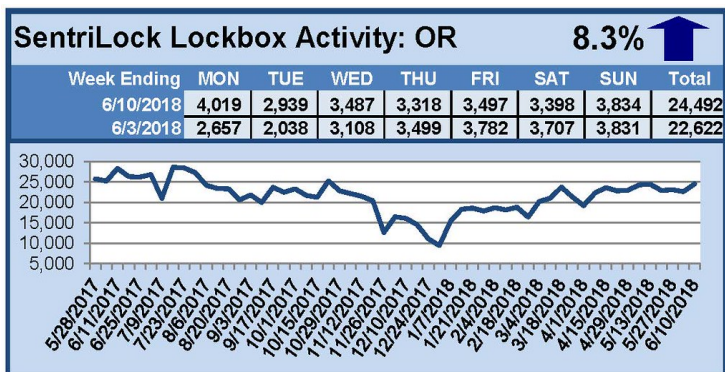

SentriLock Lockbox Activity June 4-10, 2018

This Week's Lockbox Activity

For the week of June 4-10, 2018, these charts show the number of times RMLS™ subscribers opened SentriLock lockboxes in Oregon and Washington. Both states saw an increase in activity this week.