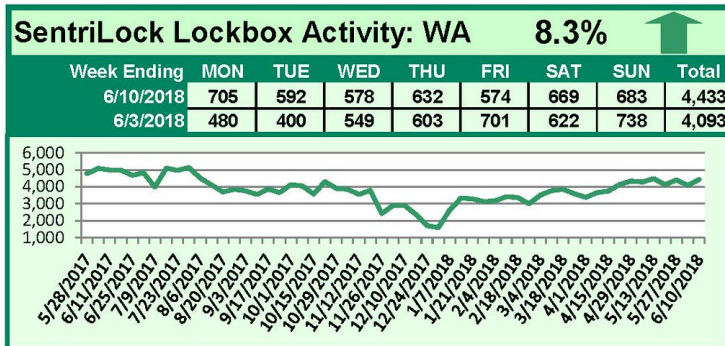

SentriLock Lockbox Activity June 4-10, 2018

This Week's Lockbox Activity

For the week of June 4-10, 2018, these charts show the number of times RMLS™ subscribers opened SentriLock lockboxes in Oregon and Washington. Both states saw an increase in activity this week.

For a larger version of each chart, visit the RMLS™ photostream on Flickr.