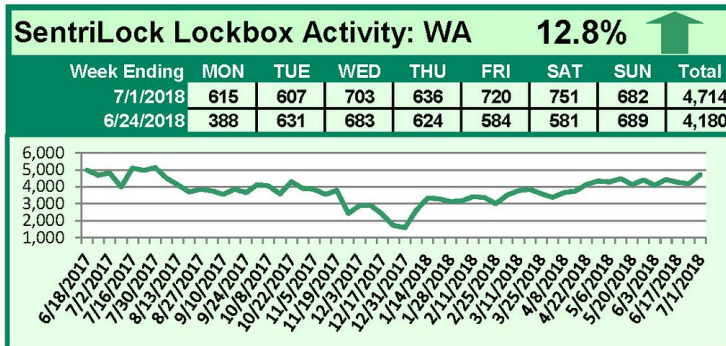

SentriLock Lockbox Activity June 25-July 1, 2018

This Week's Lockbox Activity

For the week of June 25-July 1, 2018, these charts show the number of times RMLS™ subscribers opened SentriLock lockboxes in Oregon and Washington. Activity increased in both states this week.

For a larger version of each chart, visit the RMLS™ photostream on Flickr.