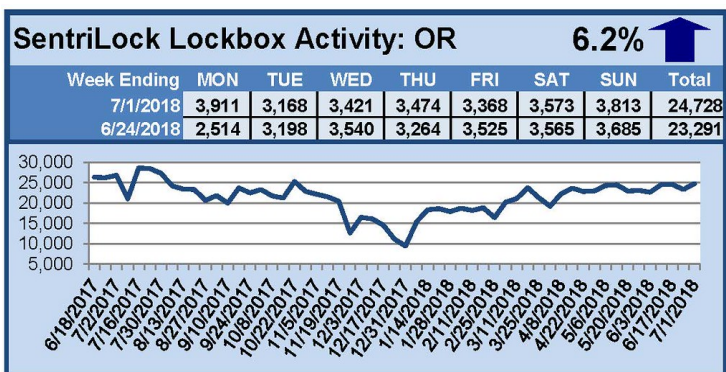

SentriLock Lockbox Activity June 25-July 1, 2018

This Week's Lockbox Activity

For the week of June 25-July 1, 2018, these charts show the number of times RMLS™ subscribers opened SentriLock lockboxes in Oregon and Washington. Activity increased in both states this week.