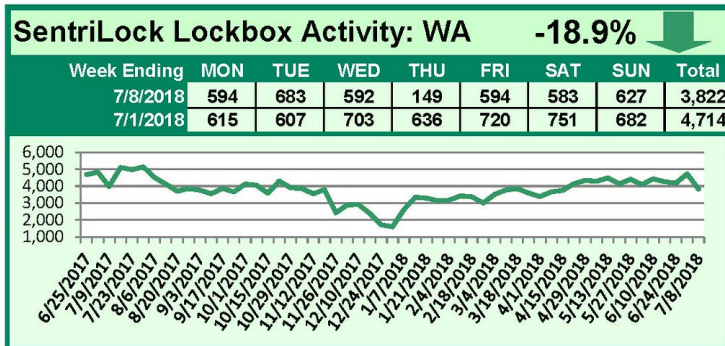

# SentriLock Lockbox Activity July 2-8, 2018

## This Week's Lockbox Activity

For the week of July 2-8, 2018, these charts show the number of times RMLS™ subscribers opened SentriLock lockboxes in Oregon and Washington. Activity decreased in both states this week.