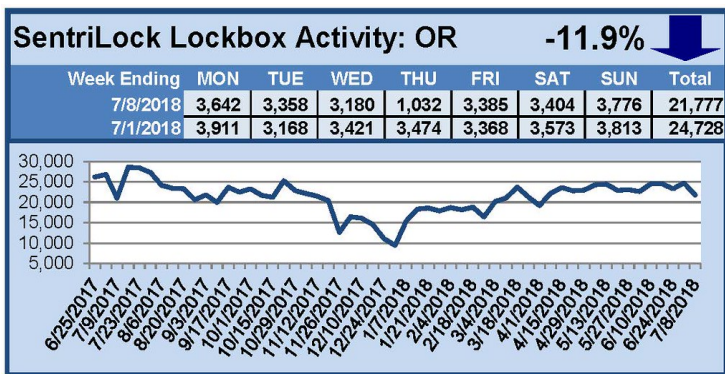

# SentriLock Lockbox Activity July 2-8, 2018

## This Week's Lockbox Activity

For the week of July 2-8, 2018, these charts show the number of times RMLS™ subscribers opened SentriLock lockboxes in Oregon and Washington. Activity decreased in both states this week.