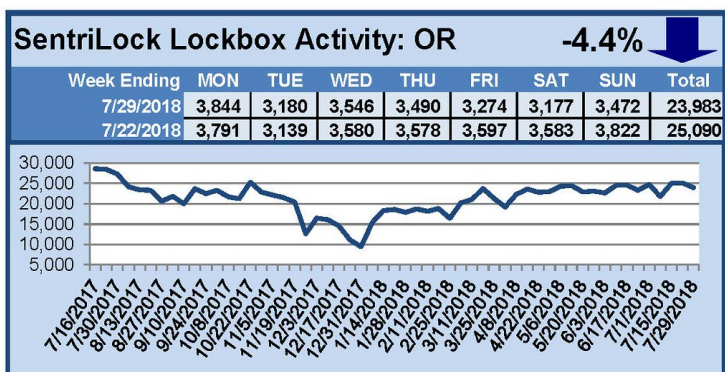

SentriLock Lockbox Activity July 23-July 29, 2018

This Week's Lockbox Activity

For the week of July 23-29, 2018, these charts show the number of times RMLS™ subscribers opened SentriLock lockboxes in Oregon and Washington. Activity decreased in both states this week.