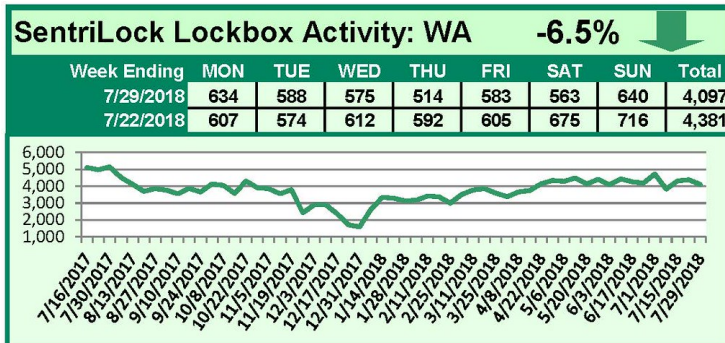

SentriLock Lockbox Activity July 23-July 29, 2018

This Week's Lockbox Activity

For the week of July 23-29, 2018, these charts show the number of times RMLS™ subscribers opened SentriLock lockboxes in Oregon and Washington. Activity decreased in both states this week.

For a larger version of each chart, visit the RMLS™ photostream on Flickr.