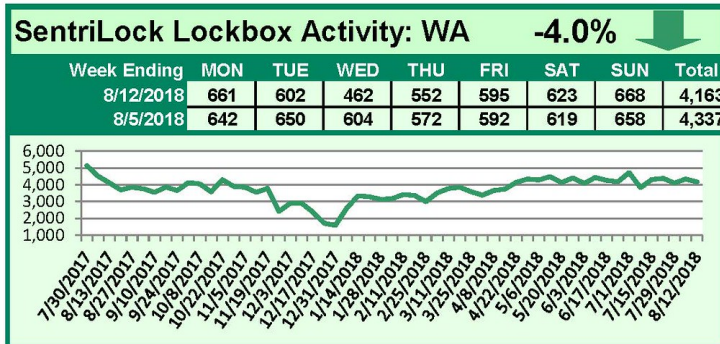

SentriLock Lockbox Activity August 6-12, 2018

This Week's Lockbox Activity

For the week of August 6-12, 2018, these charts show the number of times RMLS™ subscribers opened SentriLock lockboxes in Oregon and Washington. Activity in Oregon increased slightly this week, while activity in Washington decreased.