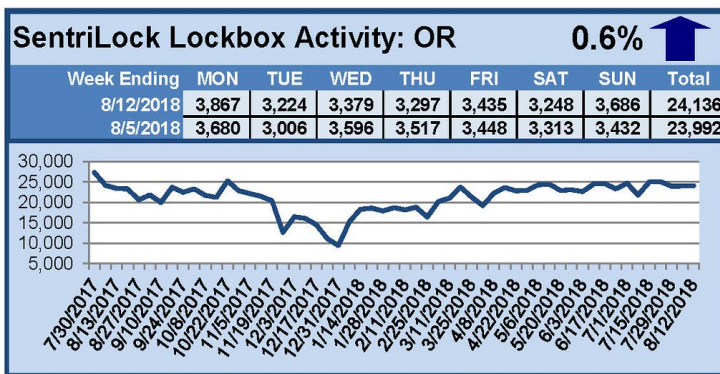

SentriLock Lockbox Activity August 6-12, 2018

This Week's Lockbox Activity

For the week of August 6-12, 2018, these charts show the number of times RMLS™ subscribers opened SentriLock lockboxes in Oregon and Washington. Activity in Oregon increased slightly this week, while activity in Washington decreased.