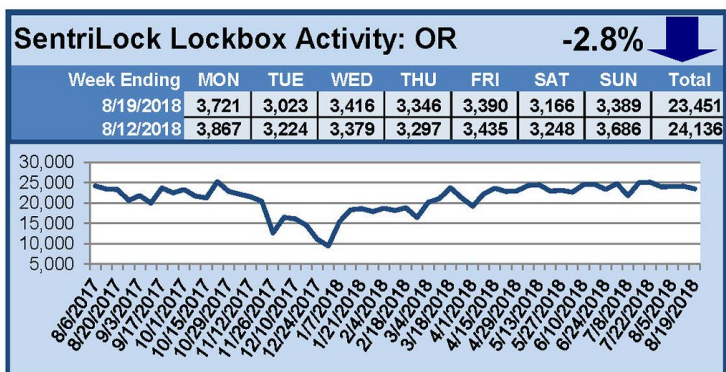

SentriLock Lockbox Activity August 13-19, 2018

This Week's Lockbox Activity

For the week of August 13-19, 2018, these charts show the number of times RMLS™ subscribers opened SentriLock lockboxes in Oregon and Washington. Activity in Oregon decreased this week, while activity in Washington increased.