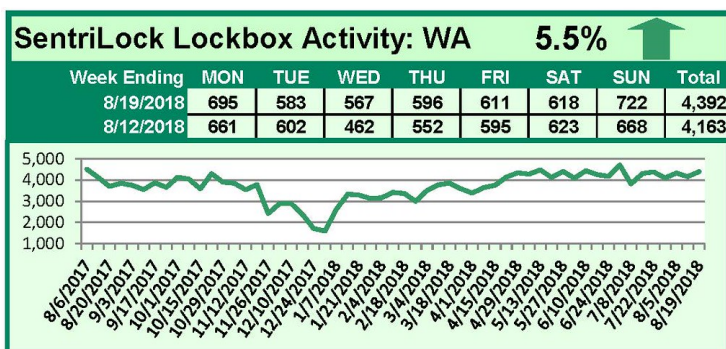

SentriLock Lockbox Activity August 13-19, 2018

This Week's Lockbox Activity

For the week of August 13-19, 2018, these charts show the number of times RMLS™ subscribers opened SentriLock lockboxes in Oregon and Washington. Activity in Oregon decreased this week, while activity in Washington increased.

For a larger version of each chart, visit the RMLS™ photostream on Flickr.