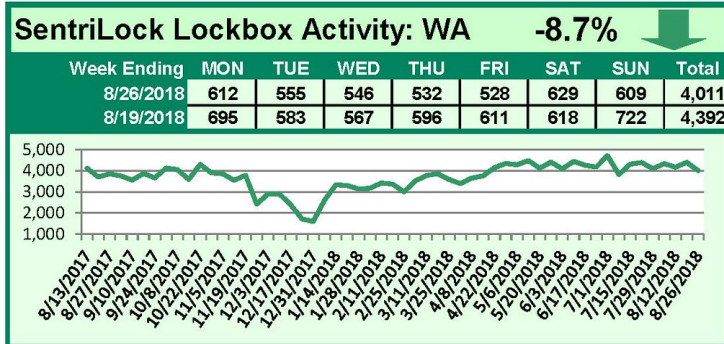

SentriLock Lockbox Activity August 20-26, 2018

This Week's Lockbox Activity

For the week of August 20-26, 2018, these charts show the number of times RMLS™ subscribers opened SentriLock lockboxes in Oregon and Washington. Activity in both Oregon and Washington decreased this week.

For a larger version of each chart, visit the RMLS™ photostream on Flickr.