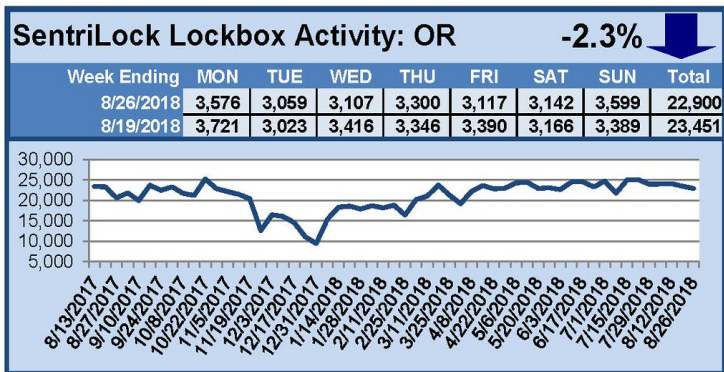

SentriLock Lockbox Activity August 20-26, 2018

This Week's Lockbox Activity

For the week of August 20-26, 2018, these charts show the number of times RMLS™ subscribers opened SentriLock lockboxes in Oregon and Washington. Activity in both Oregon and Washington decreased this week.