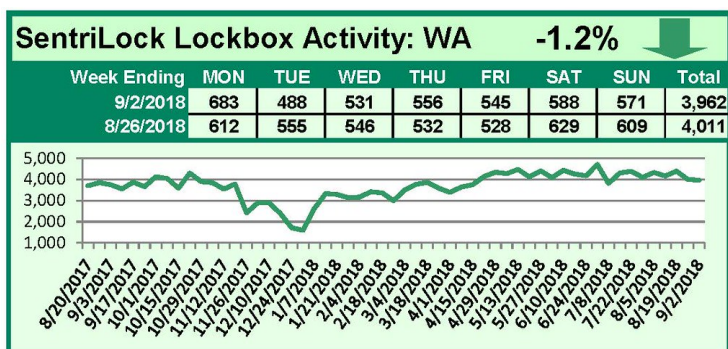

SentriLock Lockbox Activity August 27-September 2, 2018

This Week's Lockbox Activity

For the week of August 27-September 2, 2018, these charts show the number of times RMLS™ subscribers opened SentriLock lockboxes in Oregon and Washington. Activity in both Oregon and Washington decreased this week.