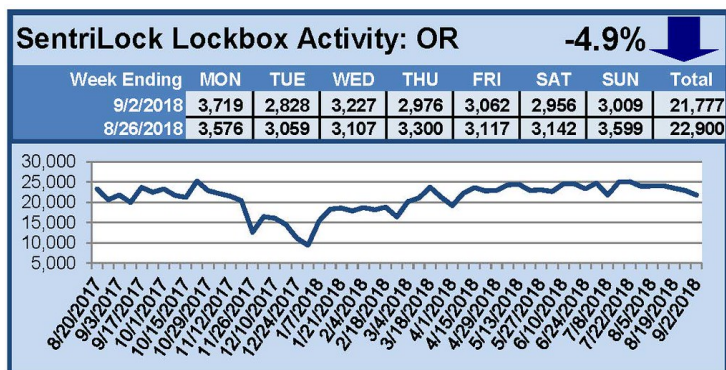

SentriLock Lockbox Activity August 27-September 2, 2018

This Week's Lockbox Activity

For the week of August 27-September 2, 2018, these charts show the number of times RMLS™ subscribers opened SentriLock lockboxes in Oregon and Washington. Activity in both Oregon and Washington decreased this week.