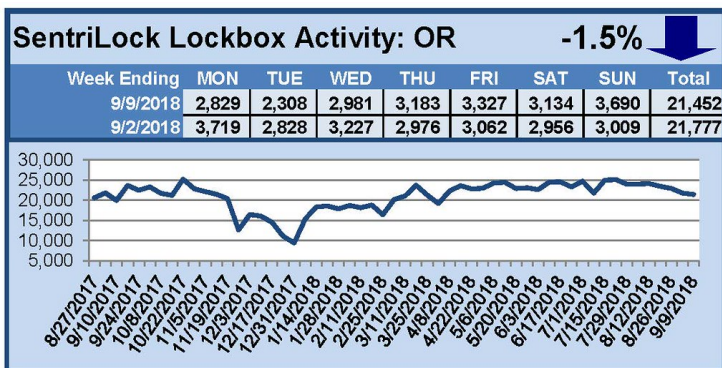

SentriLock Lockbox Activity September 3-9, 2018

This Week's Lockbox Activity

For the week of September 3-9, 2018, these charts show the number of times RMLS™ subscribers opened SentriLock lockboxes in Oregon and Washington. Activity in both Oregon and Washington decreased this week.