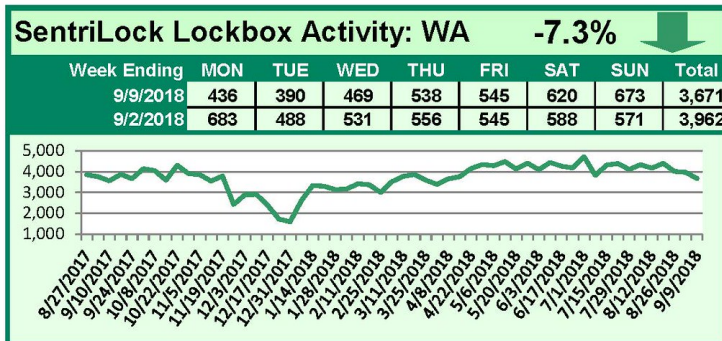

SentriLock Lockbox Activity September 3-9, 2018

This Week's Lockbox Activity

For the week of September 3-9, 2018, these charts show the number of times RMLS™ subscribers opened SentriLock lockboxes in Oregon and Washington. Activity in both Oregon and Washington decreased this week.

For a larger version of each chart, visit the RMLS™ photostream on Flickr.