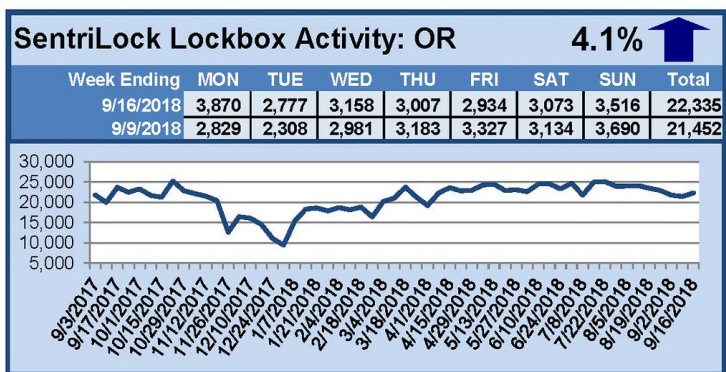

SentriLock Lockbox Activity September 10-16, 2018

This Week's Lockbox Activity

For the week of September 10-16, 2018, these charts show the number of times RMLS™ subscribers opened SentriLock lockboxes in Oregon and Washington. Activity in both Oregon and Washington increased this week.