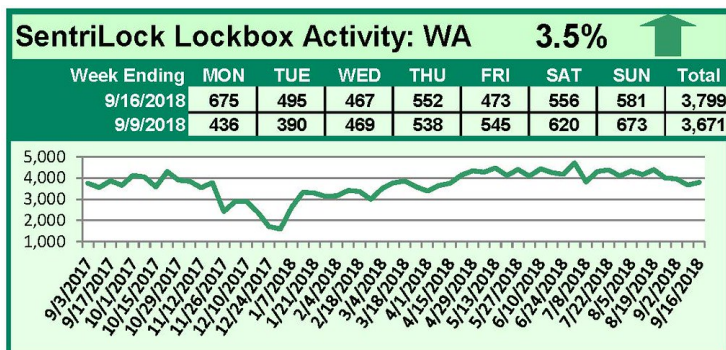

SentriLock Lockbox Activity September 10-16, 2018

This Week's Lockbox Activity

For the week of September 10-16, 2018, these charts show the number of times RMLS™ subscribers opened SentriLock lockboxes in Oregon and Washington. Activity in both Oregon and Washington increased this week.

For a larger version of each chart, visit the RMLS™ photostream on Flickr.