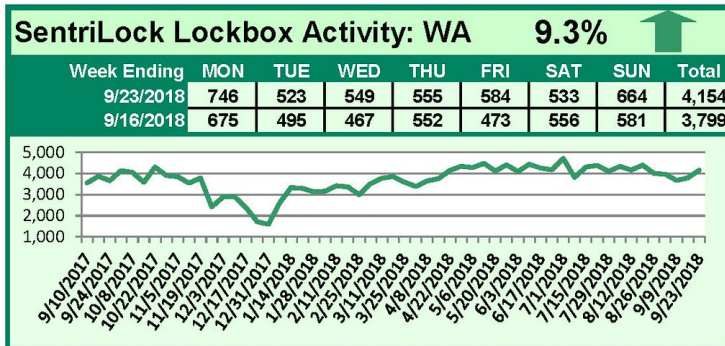

# SentriLock Lockbox Activity September 17-23, 2018

## This Week's Lockbox Activity

For the week of September 17-23, 2018, these charts show the number of times RMLS™ subscribers opened SentriLock lockboxes in Oregon and Washington. Activity in both Oregon and Washington increased this week.