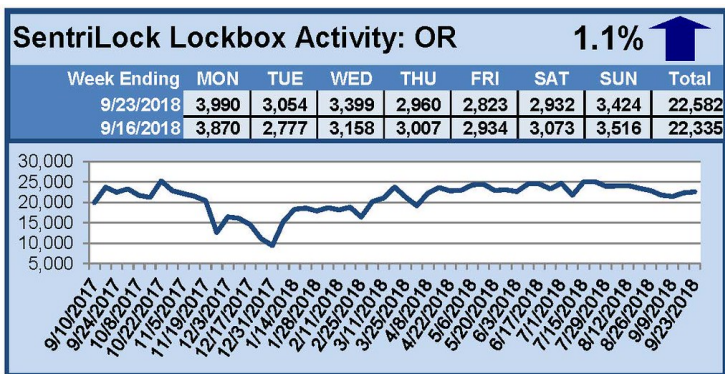

# SentriLock Lockbox Activity September 17-23, 2018

## This Week's Lockbox Activity

For the week of September 17-23, 2018, these charts show the number of times RMLS™ subscribers opened SentriLock lockboxes in Oregon and Washington. Activity in both Oregon and Washington increased this week.