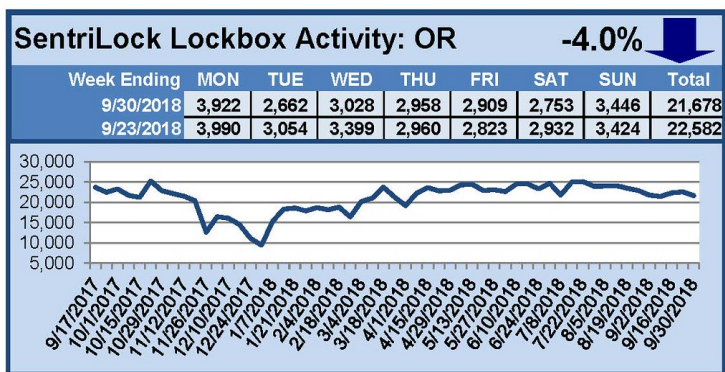

SentriLock Lockbox Activity September 24-30, 2018

This Week's Lockbox Activity

For the week of September 24-30, 2018, these charts show the number of times RMLS™ subscribers opened SentriLock lockboxes in Oregon and Washington. Washington and Oregon both saw a decrease in activity this week.