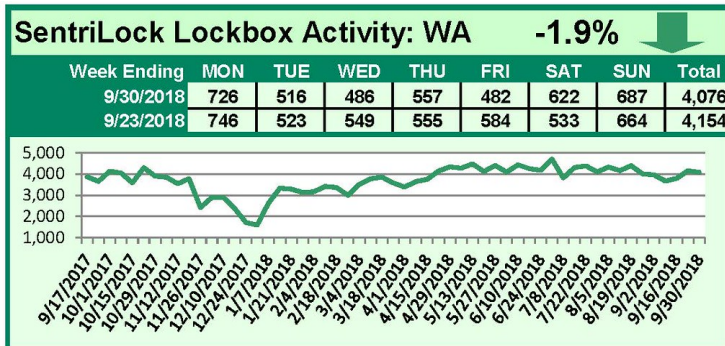

SentriLock Lockbox Activity September 24-30, 2018

This Week's Lockbox Activity

For the week of September 24-30, 2018, these charts show the number of times RMLS™ subscribers opened SentriLock lockboxes in Oregon and Washington. Washington and Oregon both saw a decrease in activity this week.

For a larger version of each chart, visit the RMLS™ photostream on Flickr.