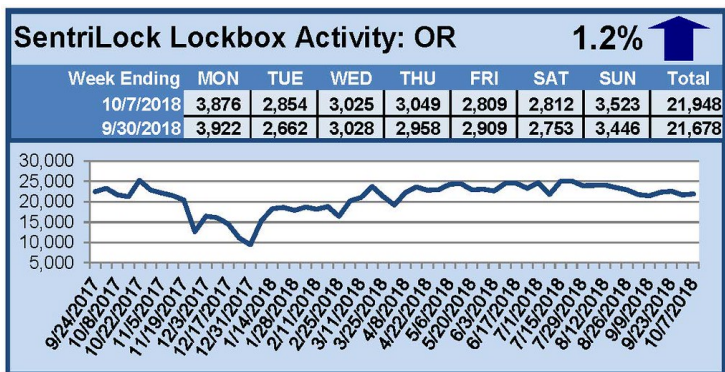

# SentriLock Lockbox Activity October 1-7, 2018

## This Week's Lockbox Activity

For the week of October 1-7, 2018, these charts show the number of times RMLS™ subscribers opened SentriLock lockboxes in Oregon and Washington. Activity in Washington decreased this week while activity in Oregon increased.