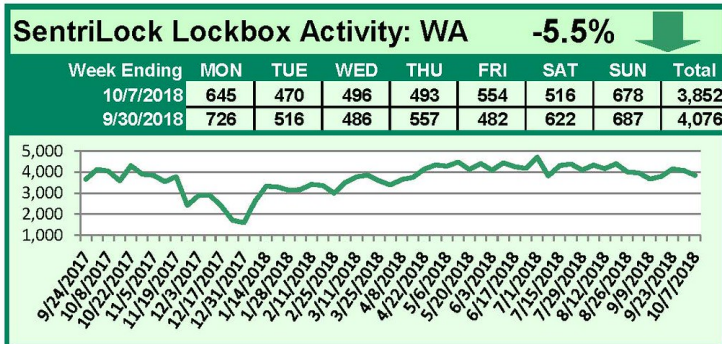

# SentriLock Lockbox Activity October 1-7, 2018

## This Week's Lockbox Activity

For the week of October 1-7, 2018, these charts show the number of times RMLS™ subscribers opened SentriLock lockboxes in Oregon and Washington. Activity in Washington decreased this week while activity in Oregon increased.