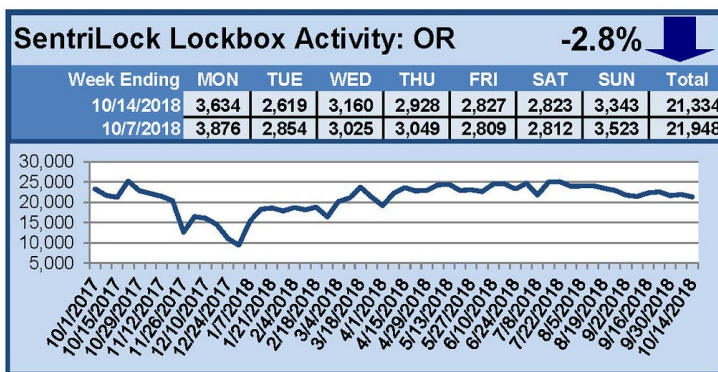

SentriLock Lockbox Activity October 8-14, 2018

This Week's Lockbox Activity

For the week of October 8-14, 2018, these charts show the number of times RMLS™ subscribers opened SentriLock lockboxes in Oregon and Washington. Activity decreased in both Oregon and Washington this week.