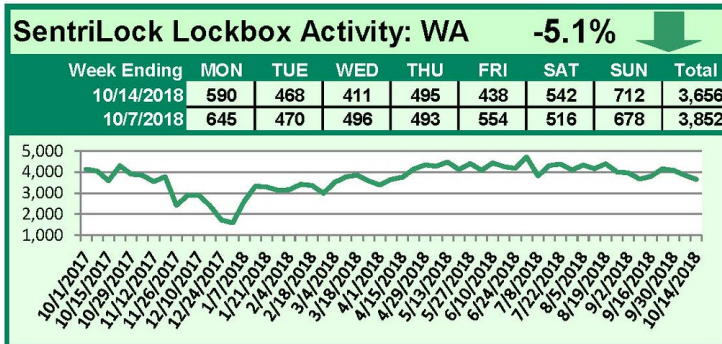

SentriLock Lockbox Activity October 8-14, 2018

This Week's Lockbox Activity

For the week of October 8-14, 2018, these charts show the number of times RMLS™ subscribers opened SentriLock lockboxes in Oregon and Washington. Activity decreased in both Oregon and Washington this week.