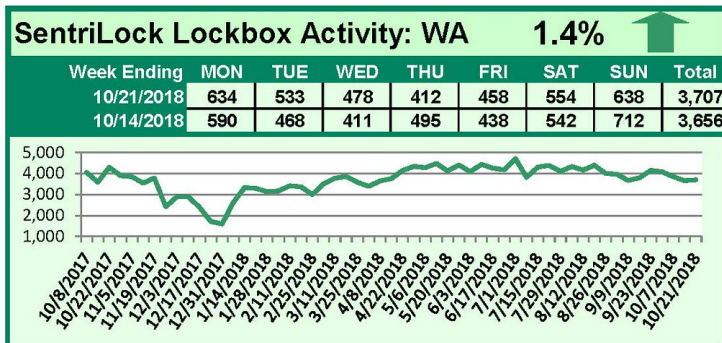

SentriLock Lockbox Activity October 15-21, 2018

This Week's Lockbox Activity

For the week of October 15-21, 2018, these charts show the number of times RMLS™ subscribers opened SentriLock lockboxes in Oregon and Washington. Activity increased in Washington but decreased slightly in Oregon this week.

For a larger version of each chart, visit the RMLS™ photostream on Flickr.