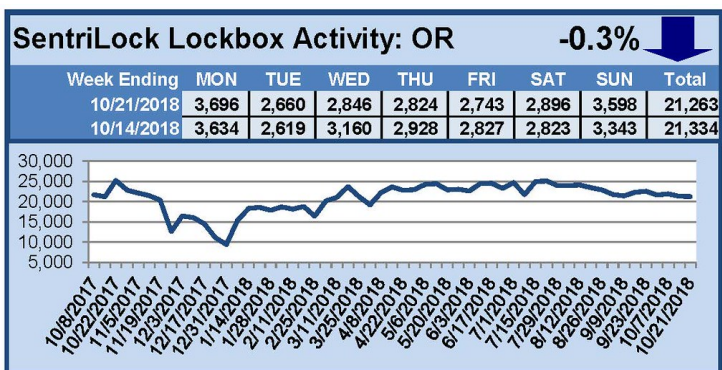

SentriLock Lockbox Activity October 15-21, 2018

This Week's Lockbox Activity

For the week of October 15-21, 2018, these charts show the number of times RMLS™ subscribers opened SentriLock lockboxes in Oregon and Washington. Activity increased in Washington but decreased slightly in Oregon this week.