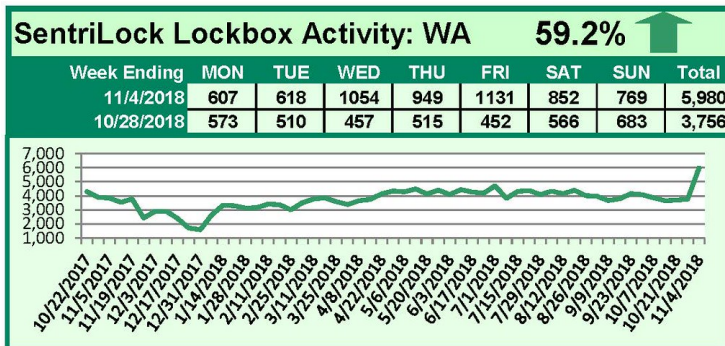

SentriLock Lockbox Activity October 29-November 4, 2018

This Week's Lockbox Activity

For the week of October 29-November 4, 2018, these charts show the number of times RMLS™ subscribers opened SentriLock lockboxes in Oregon and Washington. Activity increased in both Oregon and Washington this week, possibly due to the beginning of SentriLock upgrade events in both states.

For a larger version of each chart, visit the RMLS™ photostream on Flickr.