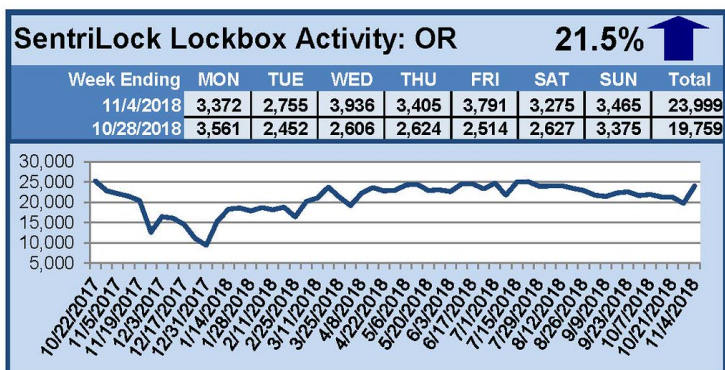

SentriLock Lockbox Activity October 29-November 4, 2018

This Week's Lockbox Activity

For the week of October 29-November 4, 2018, these charts show the number of times RMLS™ subscribers opened SentriLock lockboxes in Oregon and Washington. Activity increased in both Oregon and Washington this week, possibly due to the beginning of SentriLock upgrade events in both states.