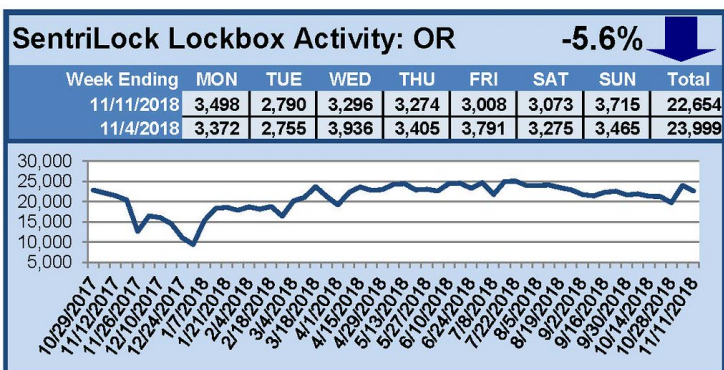

SentriLock Lockbox Activity November 5-November 11, 2018

This Week's Lockbox Activity

For the week of November 5-11, 2018, these charts show the number of times RMLS™ subscribers opened SentriLock lockboxes in Oregon and Washington. Activity decreased in both Oregon and Washington this week.