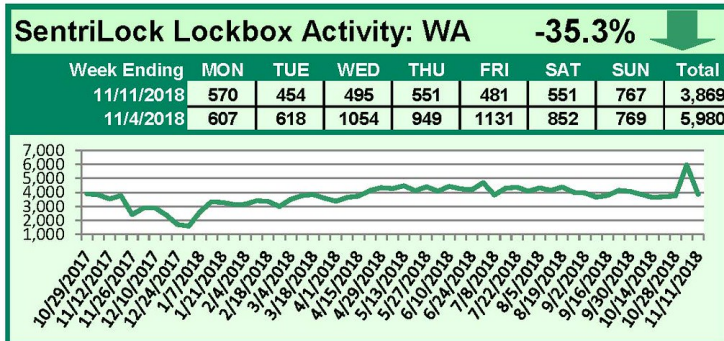

SentriLock Lockbox Activity November 5-November 11, 2018

This Week's Lockbox Activity

For the week of November 5-11, 2018, these charts show the number of times RMLS™ subscribers opened SentriLock lockboxes in Oregon and Washington. Activity decreased in both Oregon and Washington this week.

For a larger version of each chart, visit the RMLS™ photostream on Flickr.