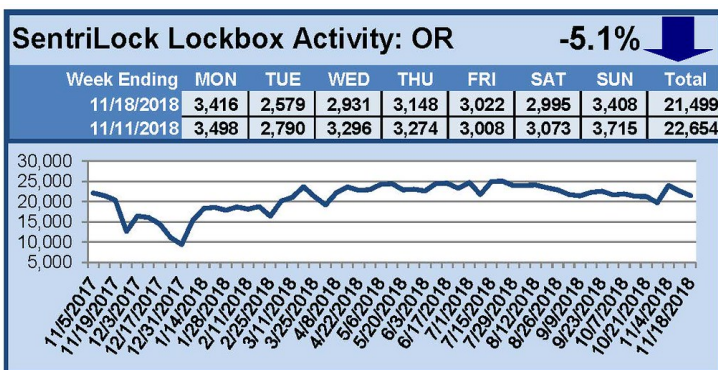

# SentriLock Lockbox Activity November 12-November 18, 2018

## This Week's Lockbox Activity

For the week of November 12-18, 2018, these charts show the number of times RMLS™ subscribers opened SentriLock lockboxes in Oregon and Washington. Activity decreased in both Oregon and Washington this week.