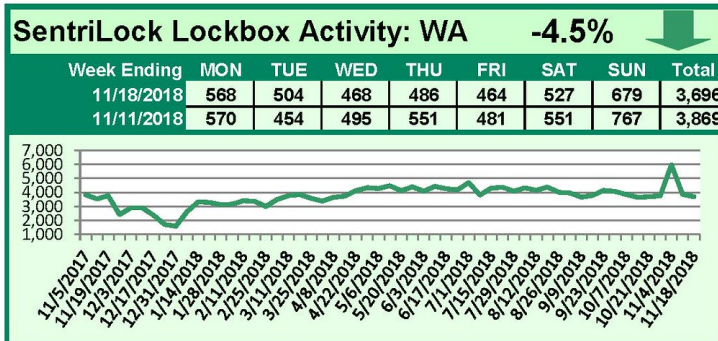

# SentriLock Lockbox Activity November 12-November 18, 2018

## This Week's Lockbox Activity

For the week of November 12-18, 2018, these charts show the number of times RMLS™ subscribers opened SentriLock lockboxes in Oregon and Washington. Activity decreased in both Oregon and Washington this week.