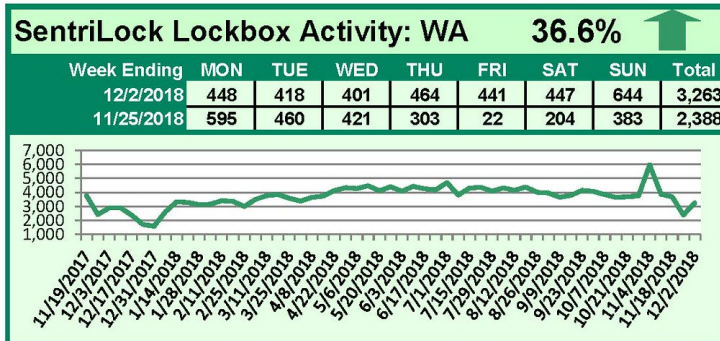

SentriLock Lockbox Activity November 26-December 2, 2018

This Week's Lockbox Activity

For the week of November 26-December 2, 2018, these charts show the number of times RMLS™ subscribers opened SentriLock lockboxes in Oregon and Washington. Activity increased sharply in both Oregon and Washington again this week.

For a larger version of each chart, visit the RMLS™ photostream on Flickr.