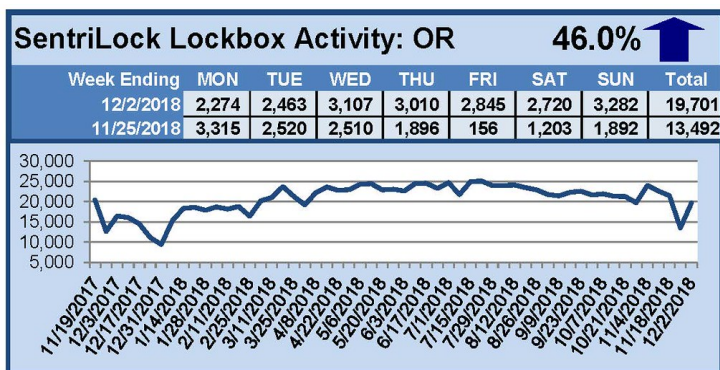

SentriLock Lockbox Activity November 26-December 2, 2018

This Week's Lockbox Activity

For the week of November 26-December 2, 2018, these charts show the number of times RMLS™ subscribers opened SentriLock lockboxes in Oregon and Washington. Activity increased sharply in both Oregon and Washington again this week.