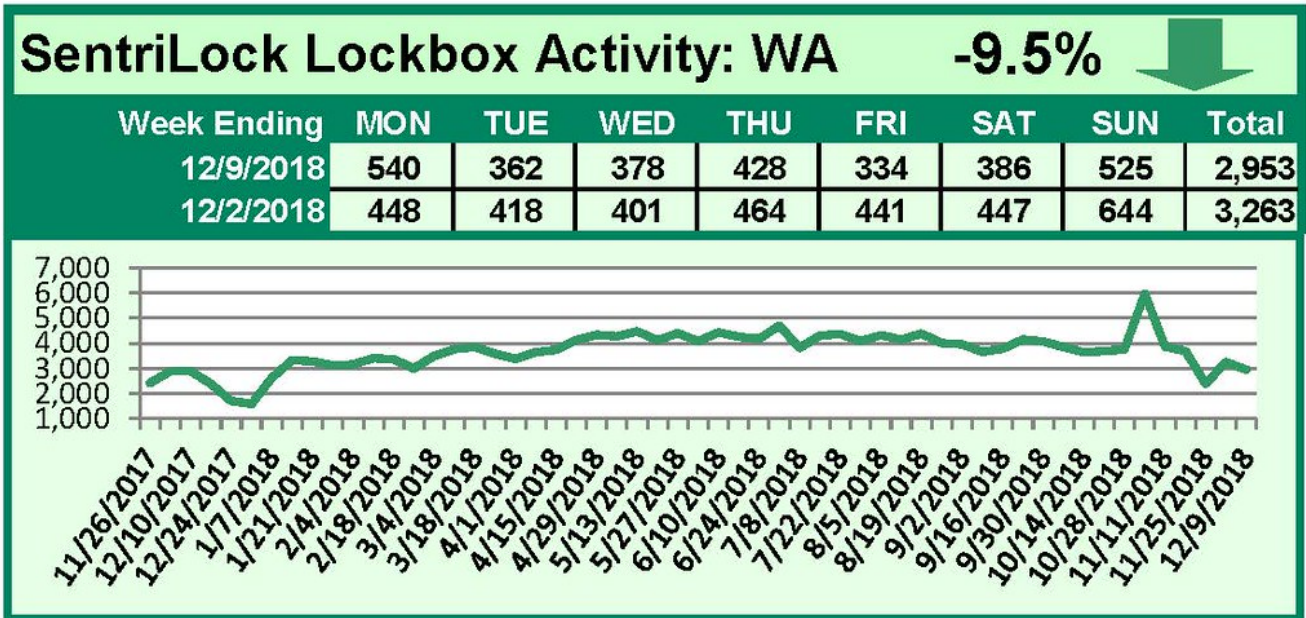

SentriLock Lockbox Activity December 3-9, 2018

This Week's Lockbox Activity

For the week of December 2-9, 2018, these charts show the number of times RMLS™ subscribers opened SentiLock lockboxes in Oregon and Washington. Activity decreased in both Oregon and Washington this week.

For a larger version of each chart, visit the RMLS™ photostream on Flickr.