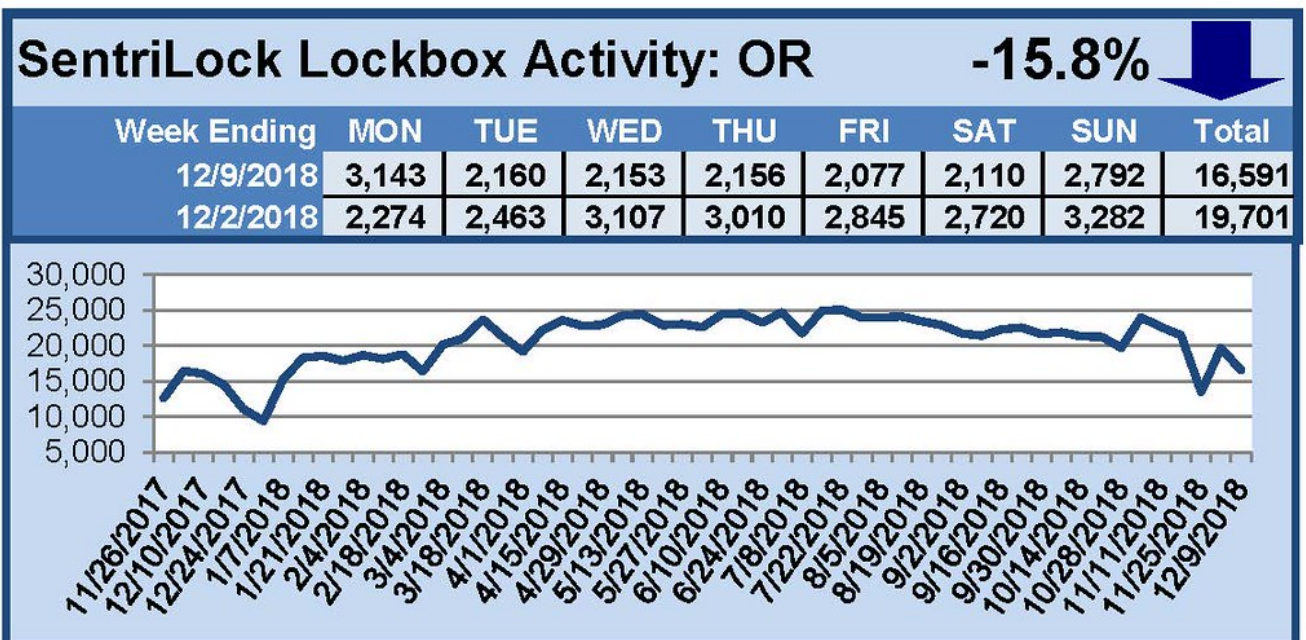

SentriLock Lockbox Activity December 3-9, 2018

This Week's Lockbox Activity

For the week of December 2-9, 2018, these charts show the number of times RMLS™ subscribers opened SentiLock lockboxes in Oregon and Washington. Activity decreased in both Oregon and Washington this week.