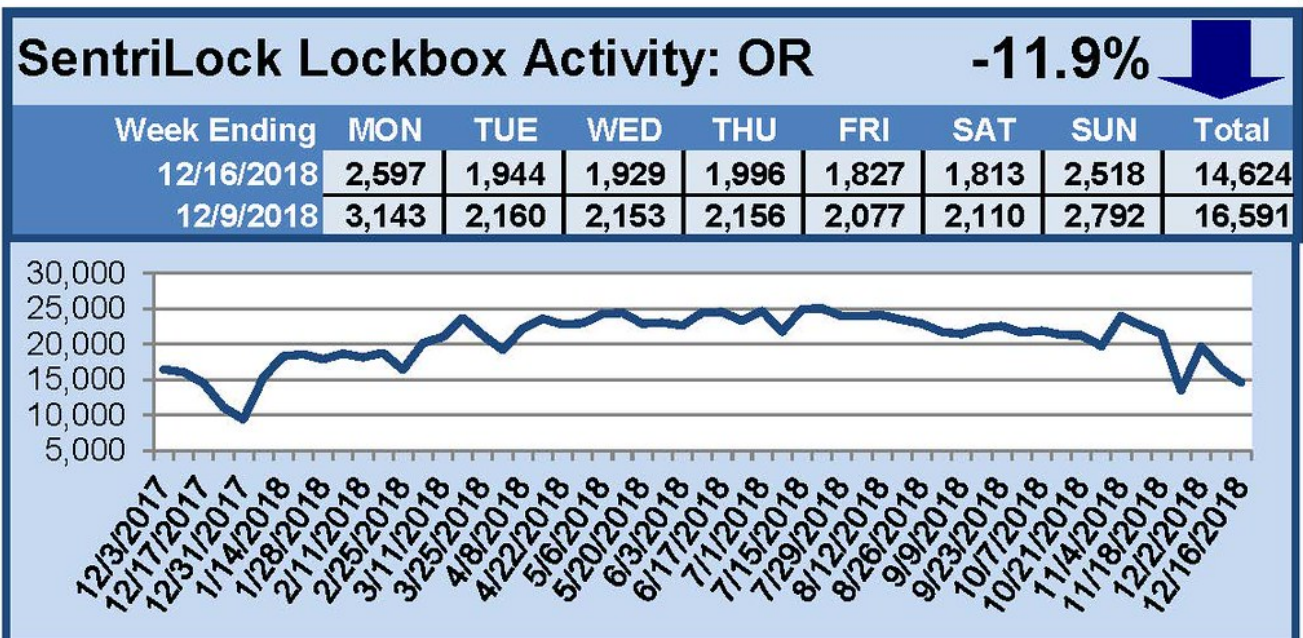

SentriLock Lockbox Activity December 10-16, 2018

This Week's Lockbox Activity

For the week of December 10-16, 2018, these charts show the number of times RMLS™ subscribers opened SentiLock lockboxes in Oregon and Washington. Oregon and Washington both saw activity decrease this week.

For a larger version of each chart, visit the RMLS™ photostream on Flickr.