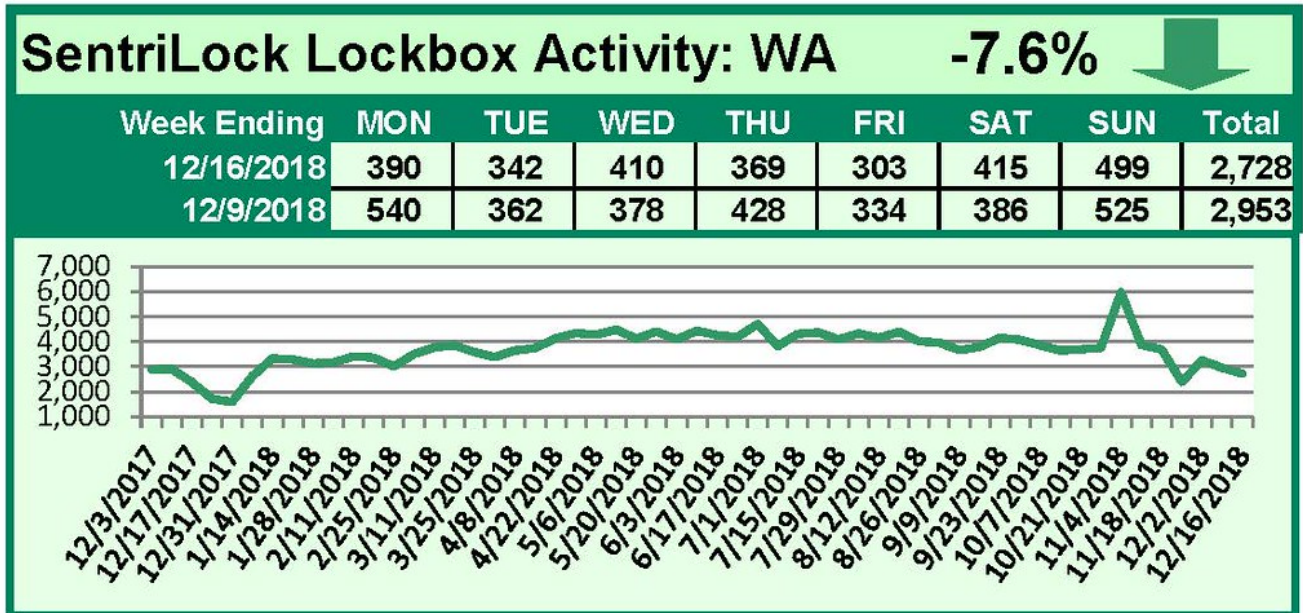

SentriLock Lockbox Activity December 10-16, 2018

This Week's Lockbox Activity

For the week of December 10-16, 2018, these charts show the number of times RMLS™ subscribers opened SentiLock lockboxes in Oregon and Washington. Oregon and Washington both saw activity decrease this week.

For a larger version of each chart, visit the RMLS™ photostream on Flickr.