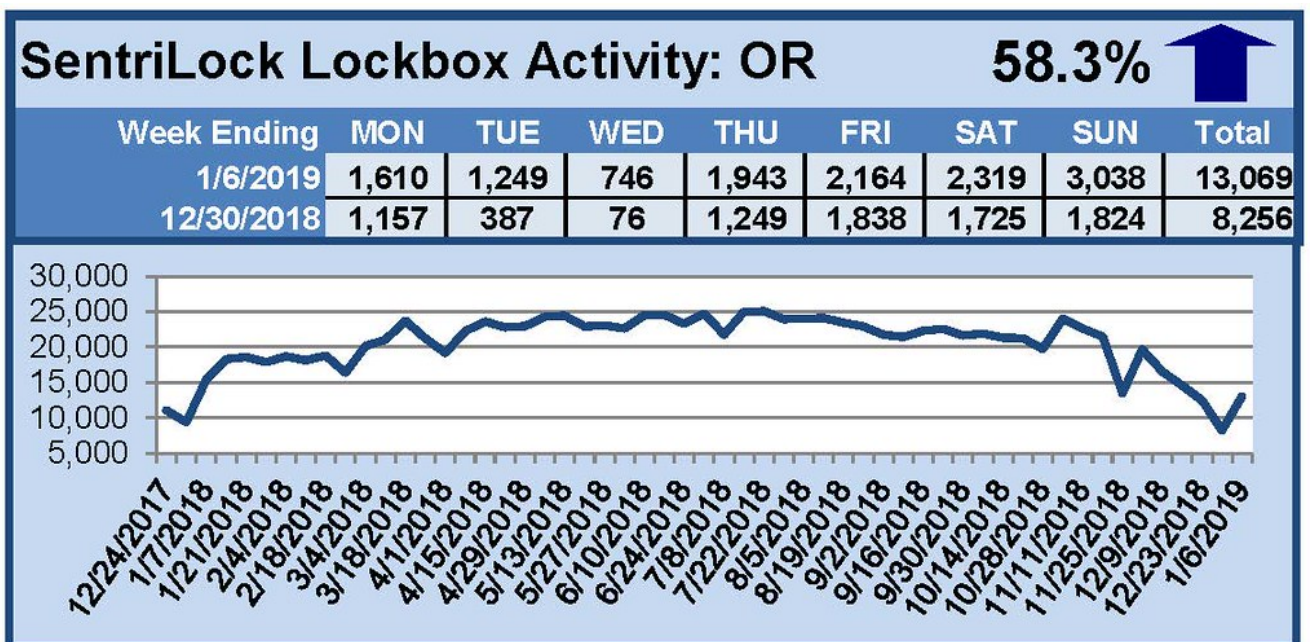

SentriLock Lockbox Activity December 31, 2018-January 6, 2019

This Week's Lockbox Activity

For the week of December 31, 2018 through January 6, 2019, these charts show the number of times RMLS™ subscribers opened SentiLock lockboxes in Oregon and Washington. Activity shot up in both Oregon and Washington this week.

For a larger version of each chart, visit the RMLS™ photostream on Flickr.