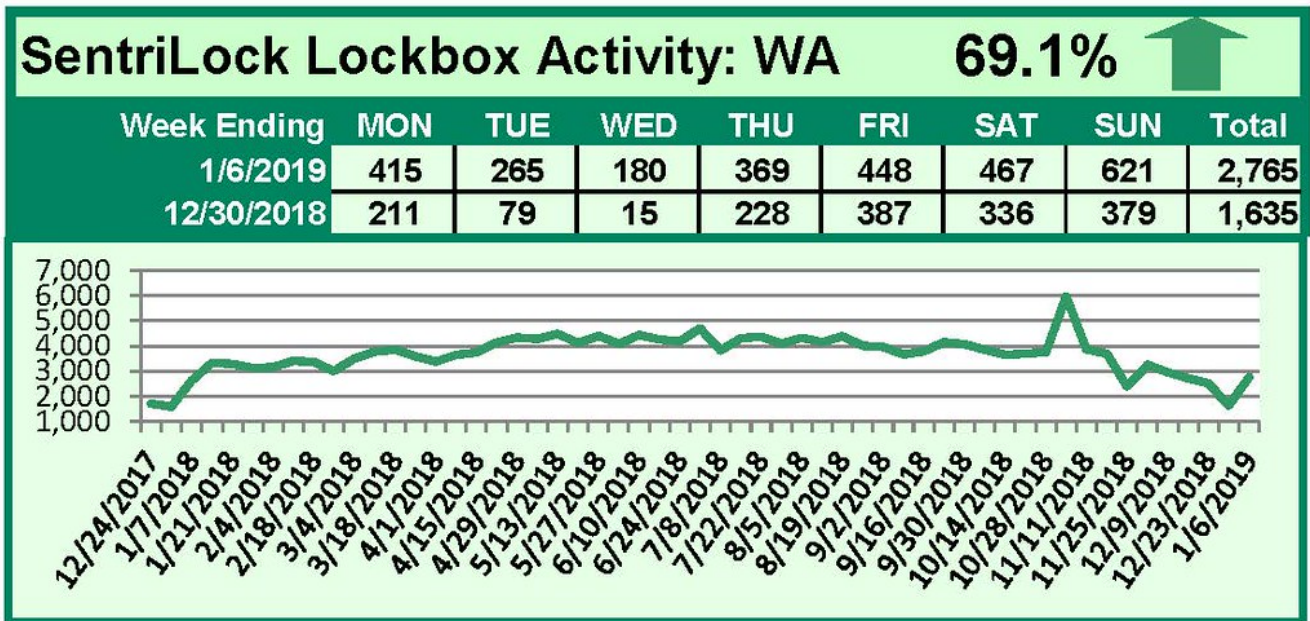

SentriLock Lockbox Activity December 31, 2018-January 6, 2019

This Week's Lockbox Activity

For the week of December 31, 2018 through January 6, 2019, these charts show the number of times RMLS™ subscribers opened SentiLock lockboxes in Oregon and Washington. Activity shot up in both Oregon and Washington this week.

For a larger version of each chart, visit the RMLS™ photostream on Flickr.