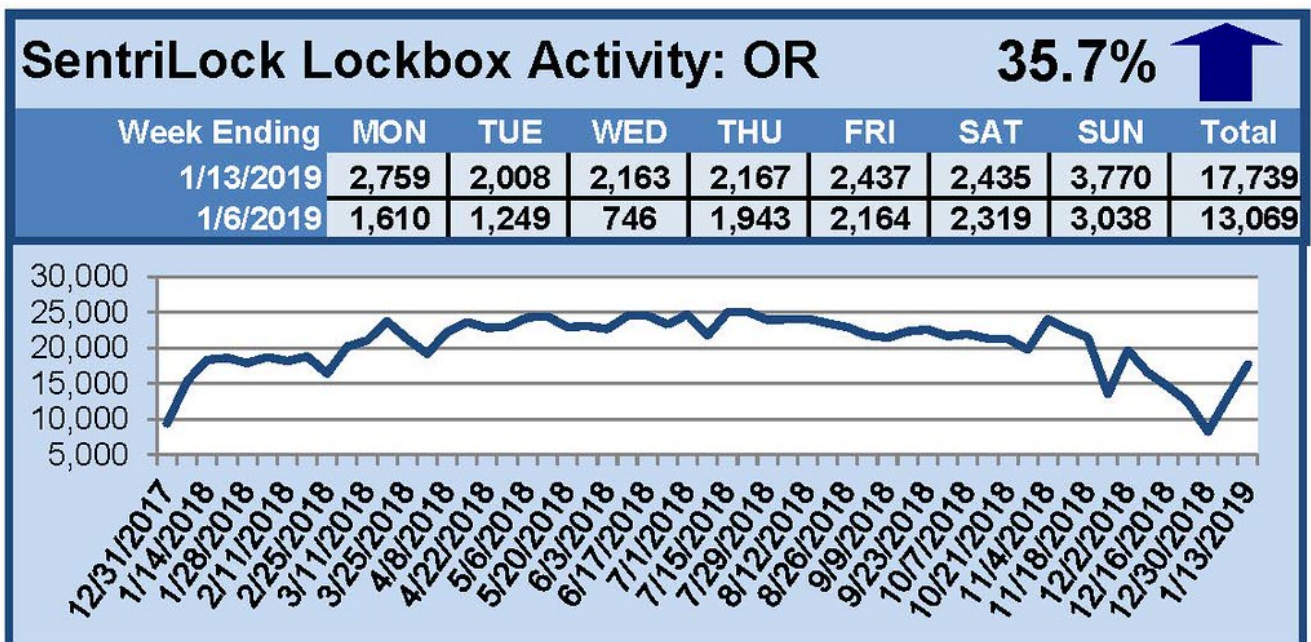

SentriLock Lockbox Activity January 7-13, 2019

This Week's Lockbox Activity

For the week of January 7-13, 2019, these charts show the number of times RMLS™ subscribers opened SentiLock lockboxes in Oregon and Washington. Activity rose in both Oregon and Washington again this week.

For a larger version of each chart, visit the RMLS™ photostream on Flickr.