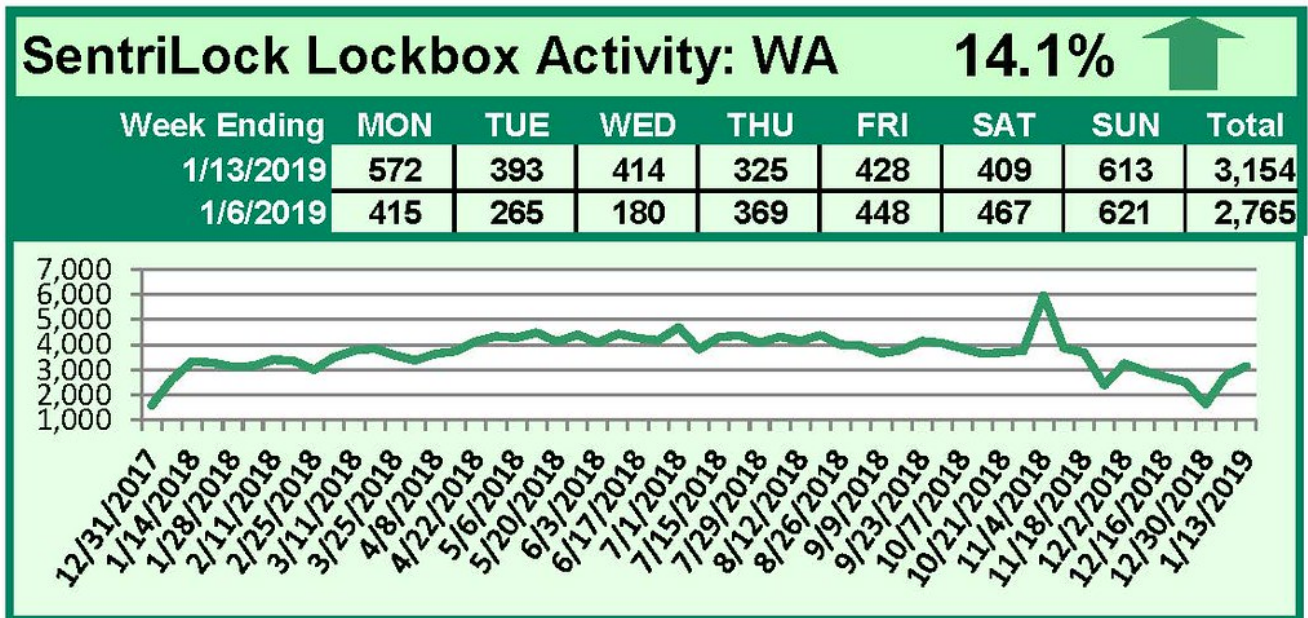

SentriLock Lockbox Activity January 7-13, 2019

This Week's Lockbox Activity

For the week of January 7-13, 2019, these charts show the number of times RMLS™ subscribers opened SentiLock lockboxes in Oregon and Washington. Activity rose in both Oregon and Washington again this week.

For a larger version of each chart, visit the RMLS™ photostream on Flickr.