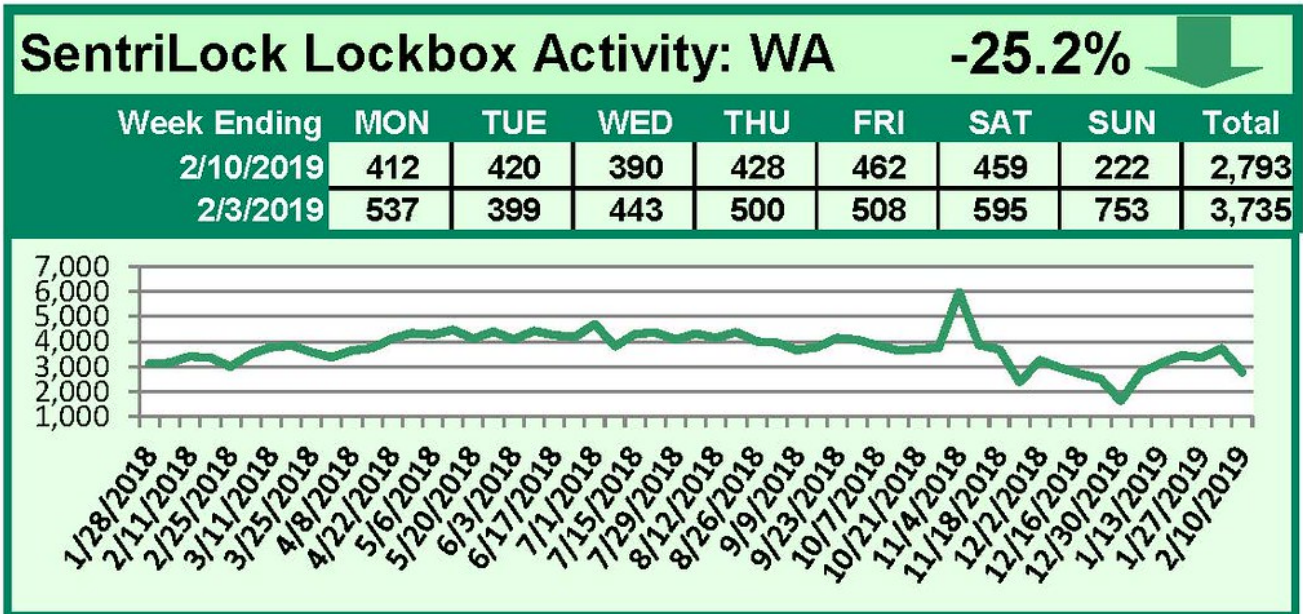

# SentriLock Lockbox Activity February 4-10, 2019

This Week's Lockbox Activity

For the week of February 4-10, 2019, these charts show the number of times RMLS™ subscribers opened SentiLock lockboxes in Oregon and Washington. Activity in both states decreased this week.

For a larger version of each chart, visit the RMLS™ photostream on Flickr.