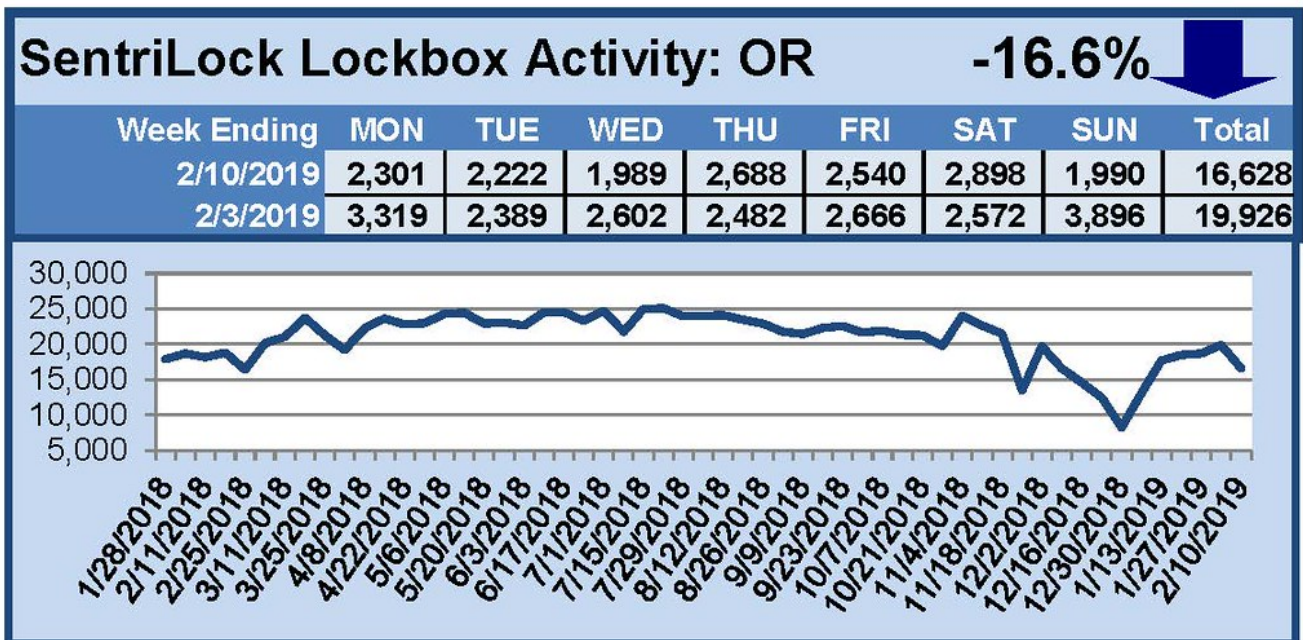

# SentriLock Lockbox Activity February 4-10, 2019

This Week's Lockbox Activity

For the week of February 4-10, 2019, these charts show the number of times RMLS™ subscribers opened SentiLock lockboxes in Oregon and Washington. Activity in both states decreased this week.

For a larger version of each chart, visit the RMLS™ photostream on Flickr.